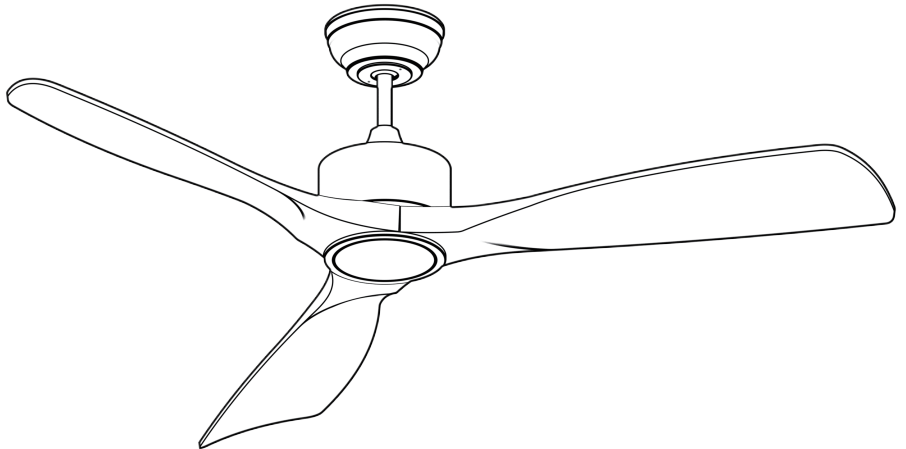

Ceiling Fan with Light Specification Sheet

DOE

Included Components

1

2

3

4

5

No.	Name	Qty.
①	Motor Assembly	1
②	Blades	3
③	Downrod (5 inches and 10 inches, 5 inches one with hanger ball)	1 Set
④	Mounting Bracket	1
⑤	Canopy	1
⑥	Light Shade	1
⑦	LED Light Kit	1
⑧	Upper Cover	1
⑨	Remote Set	1
⑩	Screws and Washers Package	1
⑪	Rubber Pad	1
⑫	Rubber Cover	1

Dimensions & Materials

Dimension/ Material	Specification
Product Width	52 in.
Downrod Size(s)	5 in., 10 in.
Number of Blades Accommodated	3
Blade Length - End to End	25.1 in.
Blade Width - At the Widest Point	6.1 in.
Package Length	27.2 in
Package Width	9.1 in
Package Height	11.2 in
Product Weight	11.7 lb.
Package Weight	16.1 lb.
Distance From Ceiling To Bottom Of Fan	5 in. Downrod: 12.99 in. 10 in. Downrod: 17.91 in.
Body Material	Metal
Blade Material	ABS
Shade Material	PC
Shade Color	Milky White