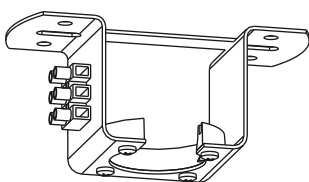

Ceiling Fan with Light Specification Sheet

DOE

Included Components

1

2

3

4

5

No.	Name	Qty.
①	Motor Assembly	1
②	Blades	3
③	Downrod (5 inches and 10 inches, 5 inches one with hanger ball)	1 Set
④	Mounting Bracket	1
⑤	Canopy	1
⑥	Light Shade	1
⑦	LED Light Kit	1
⑧	Upper Cover	1
⑨	Remote Set	1
⑩	Screws and Washers Package	1
⑪	Rubber Pad	1
⑫	Rubber Cover	1

Dimensions & Materials

Dimension/ Material	Specification
Product Width	52 in.
Downrod Size(s)	5 in., 10 in.
Number of Blades Accommodated	3
Blade Length - End to End	25.1 in.
Blade Width - At the Widest Point	6.1 in.
Package Length	27.2 in
Package Width	9.1 in
Package Height	11.2 in
Product Weight	11.7 lb.
Package Weight	16.1 lb.
Distance From Ceiling To Bottom Of Fan	5 in. Downrod: 12.99 in. 10 in. Downrod: 17.91 in.
Body Material	Metal
Blade Material	ABS
Shade Material	PC
Shade Color	Milky White