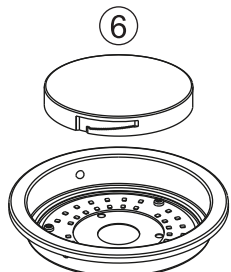

Ceiling Fan with Light Specification Sheet

DOE

Included Components

1

2

3

4

5

No.	Name	Qty.
①	Motor Assembly	1
②	Blades	3
③	Downrod (5 inches and 10 inches, 5 inches one with hanger ball)	1 Set
④	Mounting Bracket	1
⑤	Canopy	1
⑥	Light Shade	1
⑦	LED Light Kit	1
⑧	Upper Cover	1
⑨	Remote Set	1
⑩	Screws and Washers Package	1
⑪	Rubber Pad	1
⑫	Rubber Cover	1

Dimensions & Materials

Dimension/ Material	Specification
Product Width	52 in.
Downrod Size(s)	5 in., 10 in.
Number of Blades Accommodated	3
Blade Length - End to End	25.1 in.
Blade Width - At the Widest Point	6.1 in.
Package Length	27.2 in
Package Width	9.1 in
Package Height	11.2 in
Product Weight	11.7 lb.
Package Weight	16.1 lb.
Distance From Ceiling To Bottom Of Fan	5 in. Downrod: 12.99 in. 10 in. Downrod: 17.91 in.
Body Material	Metal
Blade Material	ABS
Shade Material	PC
Shade Color	Milky White

Replacement Accessories & After-Sales Support

No.	Accessories
1	Remote
2	Remote Receiver
3	12 in. Downrod (Black, White, Gold, Brushed Nickel)
4	24 in. Downrod (Black, White, Gold, Brushed Nickel)
5	Extension Cord (with Light)
6	Extension Cord (without Light)
7	Light Plate