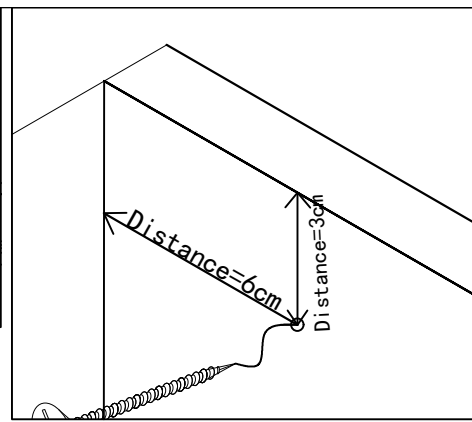

A x 1 	B x 2
C x 1 	D x 1
E x 2 240mm	F x 24
G x 24 	H x 4
I x 12 	J x 2
K x 2 	L x 14
M x 1 	N x 1
O x 15 	P x 4
Q1 x 1 Q2 x 1 	
R x 2 	

5

6

Please install the screw 6cm from the headboard of the bed and 3 cm from the top of the siderail

7

8

A1 x 4 	B1 x 16 
C1 x 32 	D1 x 8  M8x30
E1 x 32  M4x15	G1 x 32  M4x50
H1 x 4 	I1 x 4 
J1 x 8 	K1 x 4 
	M D1 