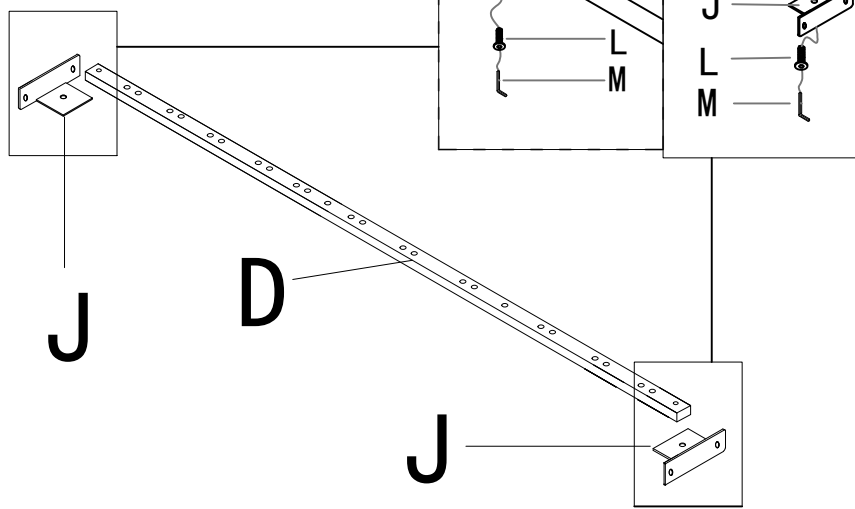

A x 1 	B x 2
C x 1 	D x 1
E x 2 240mm	F x 24
G x 24 	H x 4
I x 12 	J x 2
K x 2 	L x 14
M x 1 	N x 1
O x 15 	P x 4
Q1 x 1 Q2 x 1 	
R x 2 	

5

6

Please install the screw 6cm from the headboard of the bed and 3 cm from the top of the siderail

7

8

A1 x 4 	B1 x 16 
C1 x 32 	D1 x 8  M8x30
E1 x 32  M4x15	G1 x 32  M4x50
H1 x 4 	I1 x 4 
J1 x 8 	K1 x 4 
	M D1 