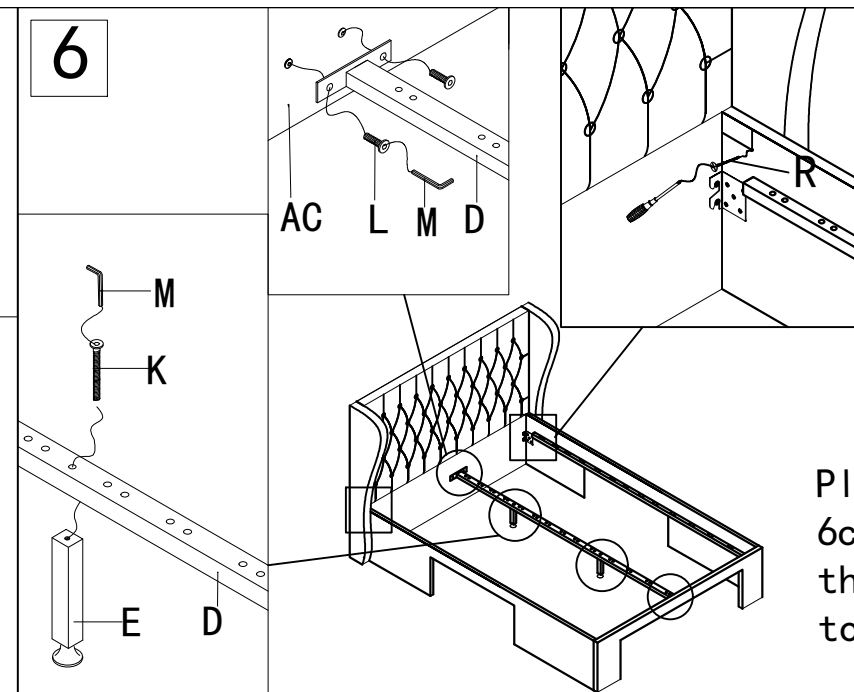

A x 1 	B x 2
C x 1 	D x 1
E x 2 240mm	F x 24
G x 24 	H x 4
I x 12 	J x 2
K x 2 	L x 14
M x 1 	N x 1
O x 15 	P x 4
Q1 x 1 Q2 x 1 	
R x 2 	

5

6

Please install the screw 6cm from the headboard of the bed and 3 cm from the top of the siderail

7

8

A1 x 4 	B1 x 16 
C1 x 32 	D1 x 8  M8x30
E1 x 32  M4x15	G1 x 32  M4x50
H1 x 4 	I1 x 4 
J1 x 8 	K1 x 4 
	M D1 