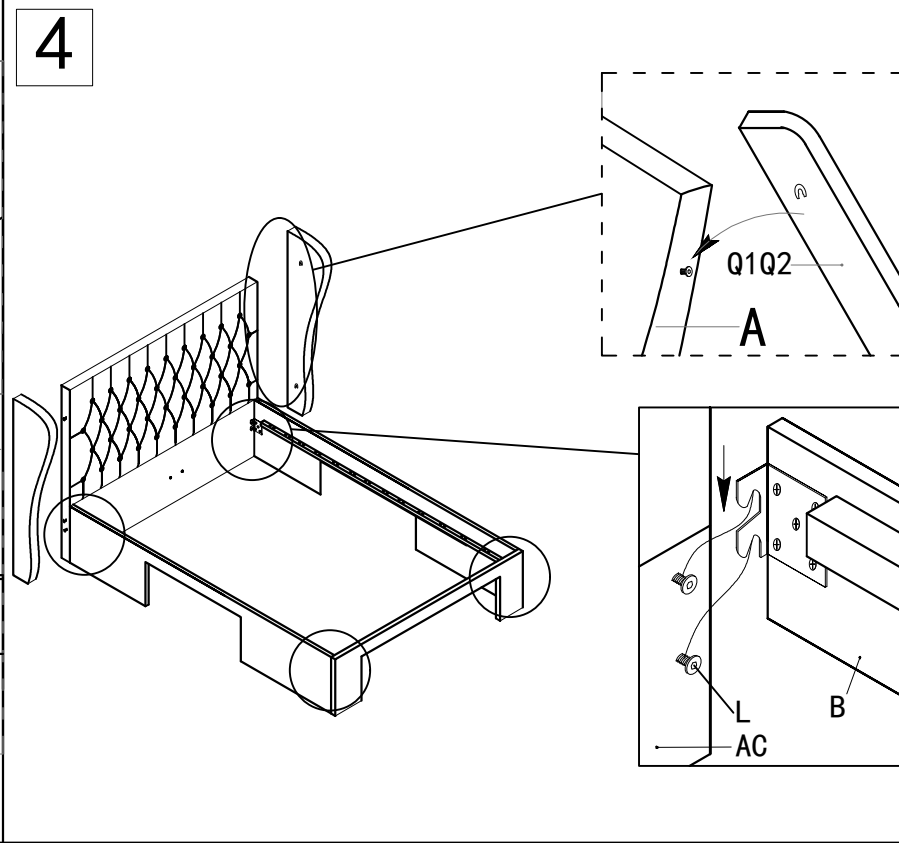

A x 1 	B x 2
C x 1 	D x 1
E x 2 240mm	F x 24
G x 24 	H x 4
I x 12 	J x 2
K x 2 	L x 14
M x 1 	N x 1
O x 15 	P x 4
Q1 x 1 Q2 x 1 	
R x 2 	

5

6

Please install the screw 6cm from the headboard of the bed and 3 cm from the top of the siderail

7

8

A1 x 4 	B1 x 16 
C1 x 32 	D1 x 8  M8x30
E1 x 32  M4x15	G1 x 32  M4x50
H1 x 4 	I1 x 4 
J1 x 8 	K1 x 4 
	M D1 