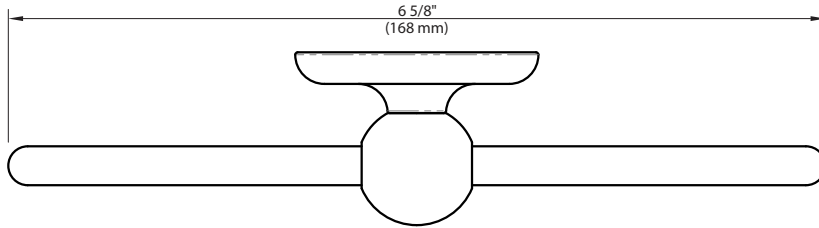

LEFROY BROOKS

1 8 2 8 T R O U T M A N S T R E E T
R I D G E W O O D N E W Y O R K N Y 1 1 3 8 5 U S A
T: +1(718) 302 5292 F: +1(718) 302 4177

C1-5099
TOWEL RING

DIMENSIONAL DATA SHEET

DATE: 3 APRIL 2014

COPYRIGHT © LBIP LTD 2014. ALL RIGHTS RESERVED.

DIMENSIONS IN INCHES & MILLIMETRES

WHILST EVERY EFFORT IS MADE TO ENSURE THE ACCURACY OF THESE DATA SHEETS THEY ARE SUBJECT TO CHANGE WITHOUT NOTICE AS PART OF THE COMPANY'S PRODUCT DEVELOPMENT PROCESS.