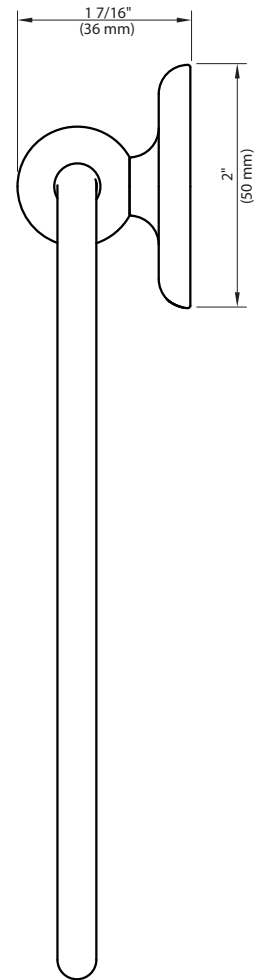

LEFROY BROOKS

1 8 2 8 T R O U T M A N S T R E E T
R I D G E W O O D N E W Y O R K N Y 1 1 3 8 5 U S A
T: +1(718) 302 5292 F: +1(718) 302 4177

C1-5099
TOWEL RING

DIMENSIONAL DATA SHEET

DATE: 3 APRIL 2014

COPYRIGHT © LBIP LTD 2014. ALL RIGHTS RESERVED.

DIMENSIONS IN INCHES & MILLIMETRES

WHILST EVERY EFFORT IS MADE TO ENSURE THE ACCURACY OF THESE DATA SHEETS THEY ARE SUBJECT TO CHANGE WITHOUT NOTICE AS PART OF THE COMPANY'S PRODUCT DEVELOPMENT PROCESS.