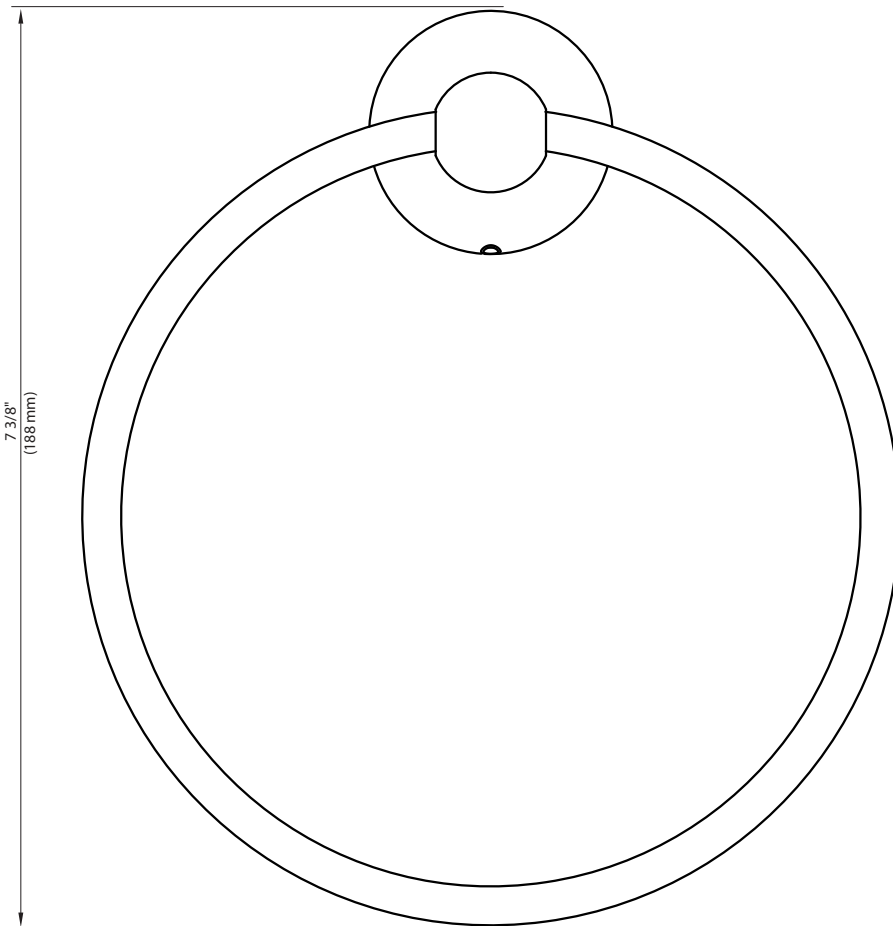

LEFROY BROOKS

1 8 2 8 T R O U T M A N S T R E E T
R I D G E W O O D N E W Y O R K N Y 1 1 3 8 5 U S A
T: +1(718) 302 5292 F: +1(718) 302 4177

C1-5099
TOWEL RING

DIMENSIONAL DATA SHEET

DATE: 3 APRIL 2014

COPYRIGHT © LBIP LTD 2014. ALL RIGHTS RESERVED.

DIMENSIONS IN INCHES & MILLIMETRES

WHILST EVERY EFFORT IS MADE TO ENSURE THE ACCURACY OF THESE DATA SHEETS THEY ARE SUBJECT TO CHANGE WITHOUT NOTICE AS PART OF THE COMPANY'S PRODUCT DEVELOPMENT PROCESS.