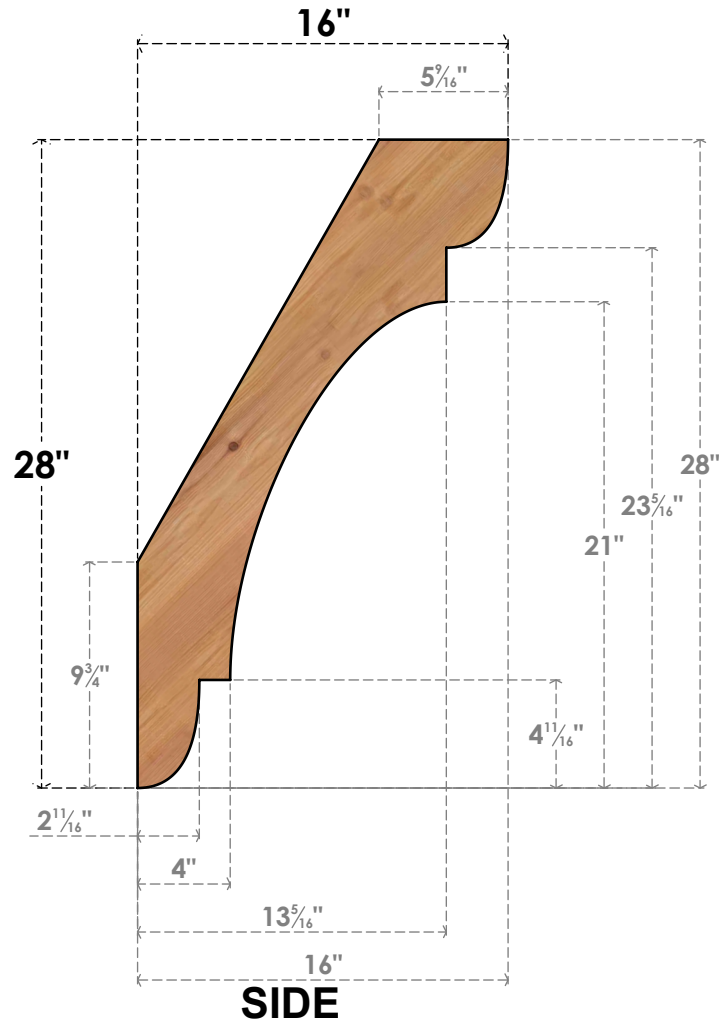

BRC06X16X28OLY00SWR

5 1/2"W X 16"D X 28"H OLYMPIC SMOOTH BRACE, WESTERN RED CEDAR

EKENA MILLWORK
 2300 WEST MAIN ST.
 CLARKSVILLE, TX 75426
 TOLL FREE: 866-607-0453
 WWW.EKENAMILLWORK.COM

NOTES

1. INSTALLATION TO BE COMPLETED IN ACCORDANCE WITH MANUFACTURER'S SPECIFICATIONS.
2. DRAWING MAY NOT BE TO SCALE
3. THIS DRAWING IS INTENDED FOR DESIGN AND PLANNING PURPOSES ONLY.
4. ALL INFORMATION CONTAINED HEREIN WAS CURRENT AT THE TIME OF DEVELOPMENT BUT MUST BE REVIEWED AND APPROVED BY THE PRODUCT MANUFACTURER TO BE CONSIDERED ACCURATE.
5. PRODUCTS ARE NOT KILN DRIED. THIS ITEM IS UNIQUE AND WILL CONTAIN THE NATURAL VARIATIONS THAT THE WOOD SPECIES OFFERS. THIS MAY RESULT IN VARIATIONS UP TO 1/4"