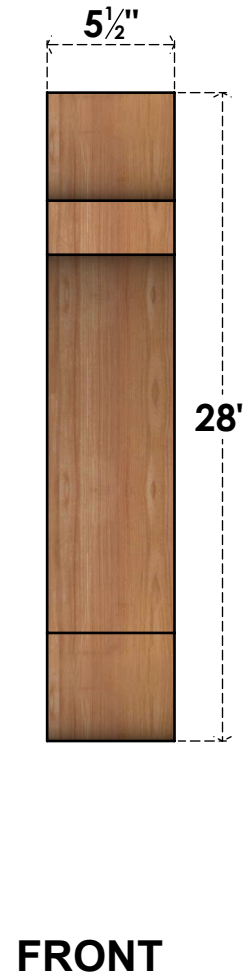

BRC06X16X28OLY00SWR

5 1/2"W X 16"D X 28"H OLYMPIC SMOOTH BRACE, WESTERN RED CEDAR

EKENA MILLWORK
 2300 WEST MAIN ST.
 CLARKSVILLE, TX 75426
 TOLL FREE: 866-607-0453
 WWW.EKENAMILLWORK.COM

NOTES

1. INSTALLATION TO BE COMPLETED IN ACCORDANCE WITH MANUFACTURER'S SPECIFICATIONS.
2. DRAWING MAY NOT BE TO SCALE
3. THIS DRAWING IS INTENDED FOR DESIGN AND PLANNING PURPOSES ONLY.
4. ALL INFORMATION CONTAINED HEREIN WAS CURRENT AT THE TIME OF DEVELOPMENT BUT MUST BE REVIEWED AND APPROVED BY THE PRODUCT MANUFACTURER TO BE CONSIDERED ACCURATE.
5. PRODUCTS ARE NOT KILN DRIED. THIS ITEM IS UNIQUE AND WILL CONTAIN THE NATURAL VARIATIONS THAT THE WOOD SPECIES OFFERS. THIS MAY RESULT IN VARIATIONS UP TO 1/4"