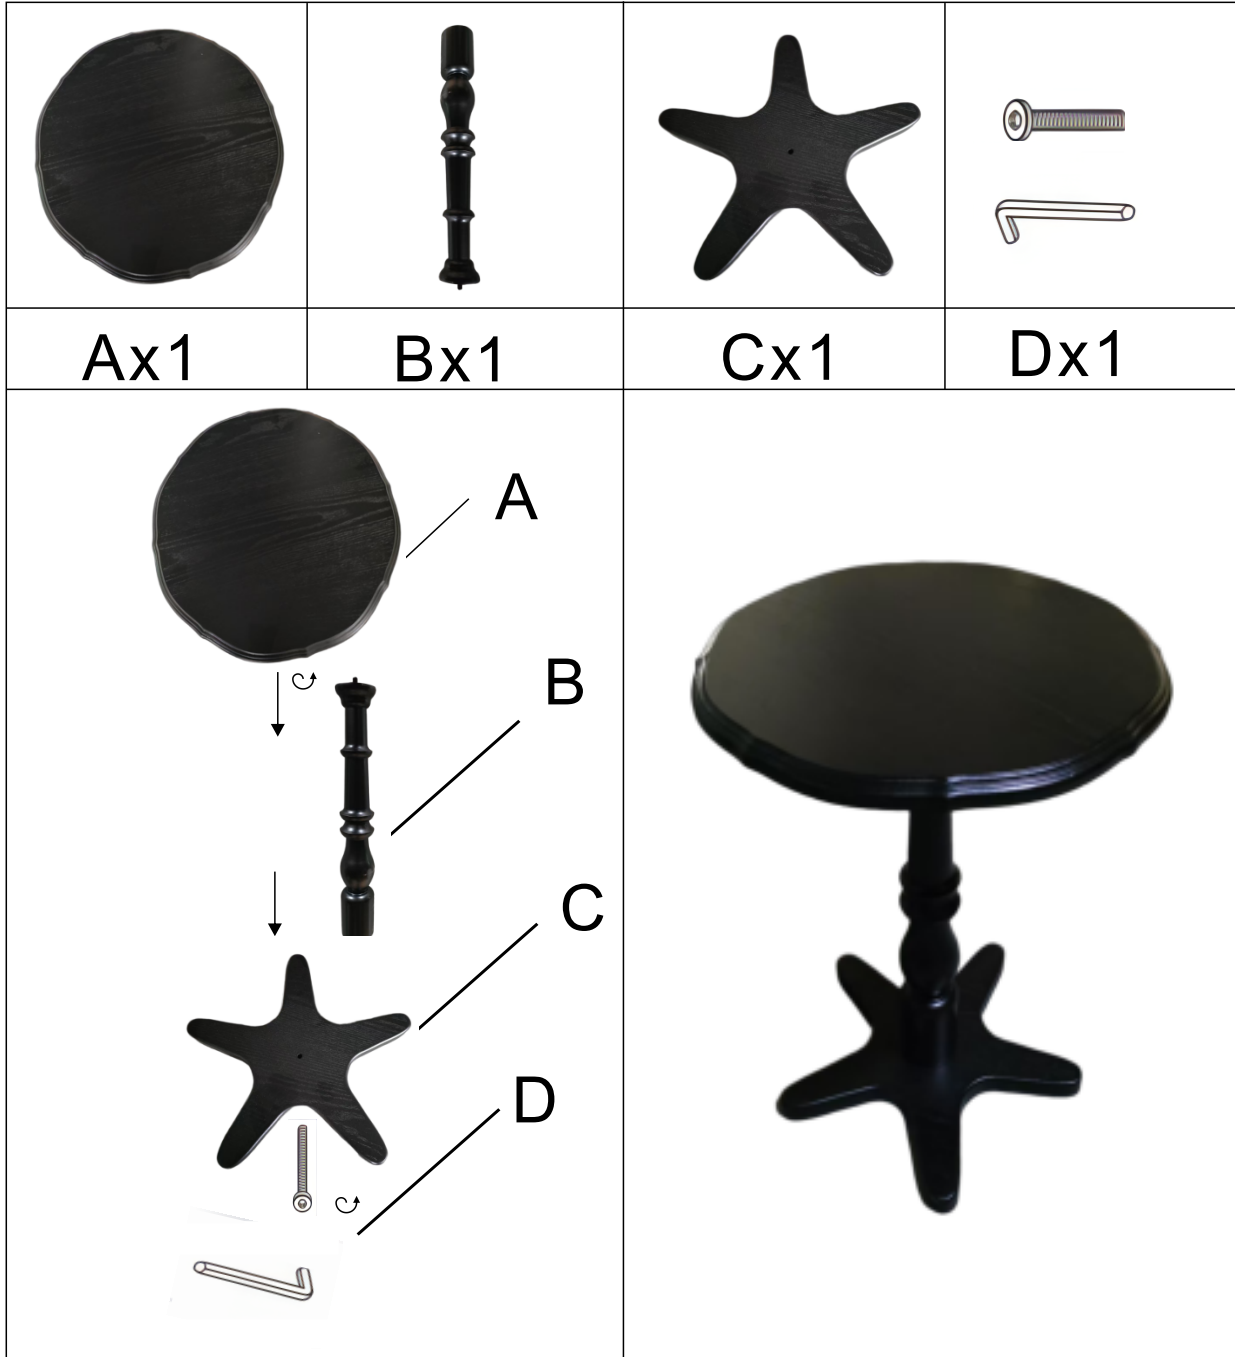

# Instruction Manual

Please save this manual for future reference.

Thank you for purchasing this product. This product has been manufactured with the highest standards of safety and quality.

Product Name:	15.75" Accent Round Table
SKU #:	W2295P339100 / W2295P339121

## Table Assembly: