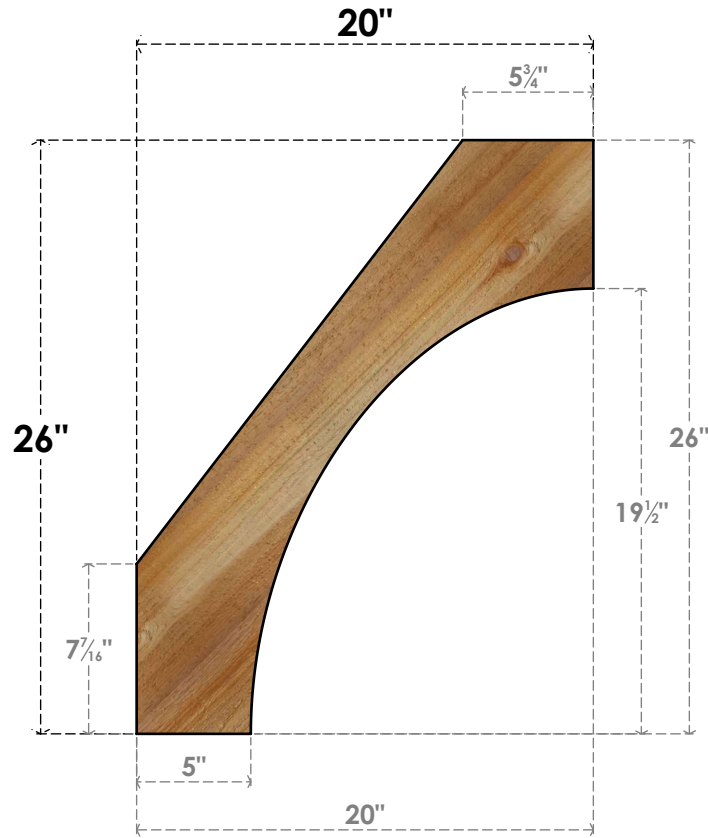

BRC06X20X26WTLOORWR

6"W X 20"D X 26"H WESTLAKE ROUGH SAWN BRACE, WESTERN RED CEDAR

SIDE

FRONT

EKENA MILLWORK
 2300 WEST MAIN ST.
 CLARKSVILLE, TX 75426
 TOLL FREE: 866-607-0453
 WWW.EKENAMILLWORK.COM

NOTES