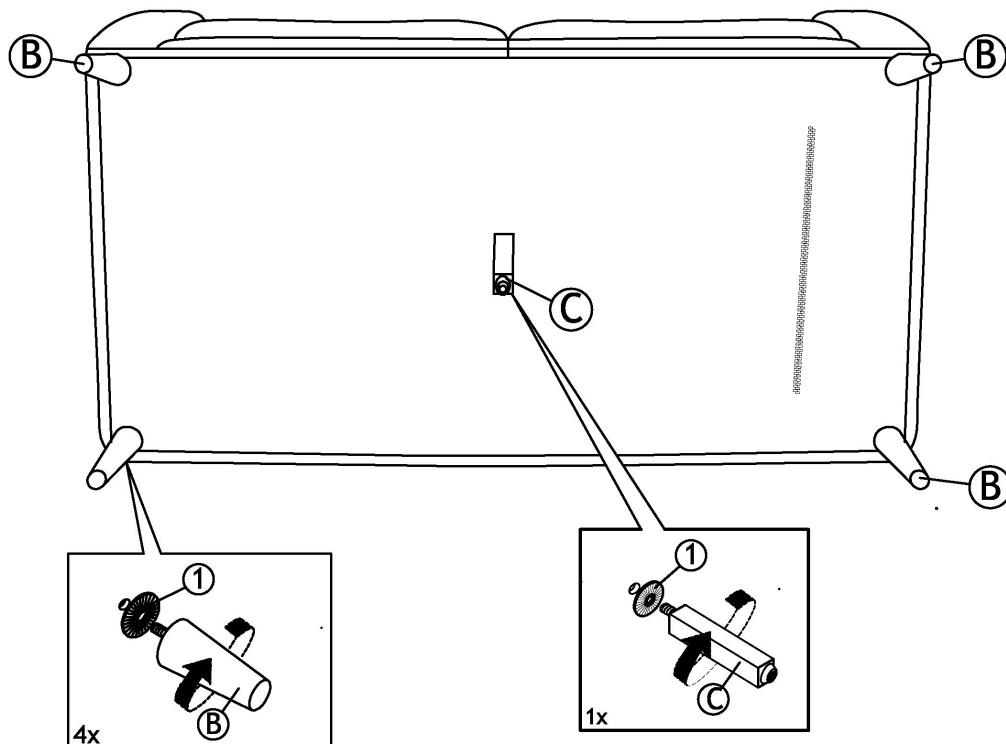

(Step 2/Étape 2)
Sofa