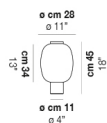

RIFLESSO LT 1

TECHNICAL DATA:

LED 2700K DIM4
1x10,5 W 35 V

LED 3000K DIM4
1x10,5 W 35 V

CERTIFICATIONS:

Led 2700 K 10,5 W 35 V 1400 lm DIM4 Push

Led 3000 K 10,5 W 35 V 1400 lm DIM4 Push

VOLUME Mc 0,13

GROSS WEIGHT Kg 7

NET WEIGHT Kg 5

download

SHADE FINISHING

AMTR

CRTR

FRAME FINISHING

BKS

RAV

OTHER VERSION AVAILABLE

Click on the version to go to the web version of the product

RIFLE LT 2

RIFLE LT 3