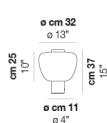

RIFLESSO LT 1

TECHNICAL DATA:

LED 2700K DIM4
1x10,5 W 35 V

LED 3000K DIM4
1x10,5 W 35 V

CERTIFICATIONS:

Led 2700 K 10,5 W 35 V 1400 lm DIM4 Push

Led 3000 K 10,5 W 35 V 1400 lm DIM4 Push

VOLUME Mc 0,13

GROSS WEIGHT Kg 7

NET WEIGHT Kg 5

download

SHADE FINISHING

AMTR

CRTR

FRAME FINISHING

BKS

RAV

OTHER VERSION AVAILABLE

Click on the version to go to the web version of the product

RIFLE LT 2

RIFLE LT 3