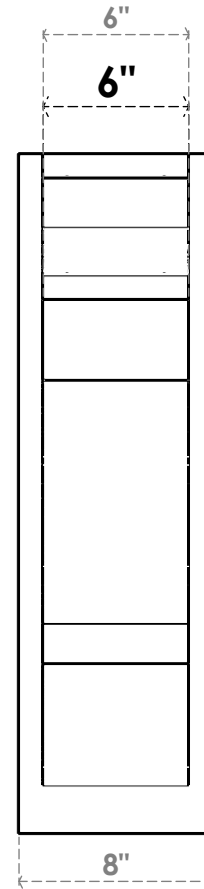

ITEM NUMBER: OUTUROC060X080X28000X28000X060X020X060BOA04RCPR

6"W TOP X 8"W BACK X 28"D X 28"H X 6"T TOP X 2"T BACK TIMBERTHANE ROUGH CEDAR BALBOA FAUX WOOD OPEN OUTLOOKER, TRADITIONAL TOP AND BLOCK BACK, 6"W CLOSED BRACE, PRIMED TAN

EKENA MILLWORK
2300 WEST MAIN ST.
CLARKSVILLE, TX 75426
TOLL FREE: 866-607-0453
WWW.EKENAMILLWORK.COM

NOTES

1. INSTALLATION TO BE COMPLETED IN ACCORDANCE WITH MANUFACTURER'S SPECIFICATIONS.
2. DRAWING MAY NOT BE TO SCALE
3. THIS DRAWING IS INTENDED FOR DESIGN AND PLANNING PURPOSES ONLY.
4. ALL INFORMATION CONTAINED HEREIN WAS CURRENT AT THE TIME OF DEVELOPMENT BUT MUST BE REVIEWED AND APPROVED BY THE PRODUCT MANUFACTURER TO BE CONSIDERED ACCURATE.
5. TIMBERTHANE ARCHITECTURAL PRODUCTS ARE MADE FROM HIGH DENSITY URETHANE AND COME FACTORY PRIMED