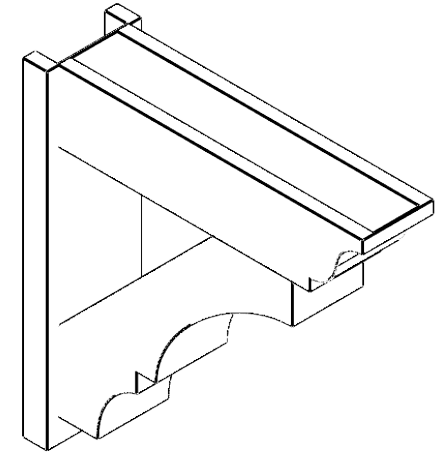

ITEM NUMBER: OUTUROC060X080X28000X28000X060X020X060BOA04RCPR

6"W TOP X 8"W BACK X 28"D X 28"H X 6"T TOP X 2"T BACK TIMBERTHANE ROUGH CEDAR BALBOA FAUX WOOD OPEN OUTLOOKER, TRADITIONAL TOP AND BLOCK BACK, 6"W CLOSED BRACE, PRIMED TAN

EKENA MILLWORK
2300 WEST MAIN ST.
CLARKSVILLE, TX 75426
TOLL FREE: 866-607-0453
WWW.EKENAMILLWORK.COM

NOTES

1. INSTALLATION TO BE COMPLETED IN ACCORDANCE WITH MANUFACTURER'S SPECIFICATIONS.
2. DRAWING MAY NOT BE TO SCALE
3. THIS DRAWING IS INTENDED FOR DESIGN AND PLANNING PURPOSES ONLY.
4. ALL INFORMATION CONTAINED HEREIN WAS CURRENT AT THE TIME OF DEVELOPMENT BUT MUST BE REVIEWED AND APPROVED BY THE PRODUCT MANUFACTURER TO BE CONSIDERED ACCURATE.
5. TIMBERTHANE ARCHITECTURAL PRODUCTS ARE MADE FROM HIGH DENSITY URETHANE AND COME FACTORY PRIMED