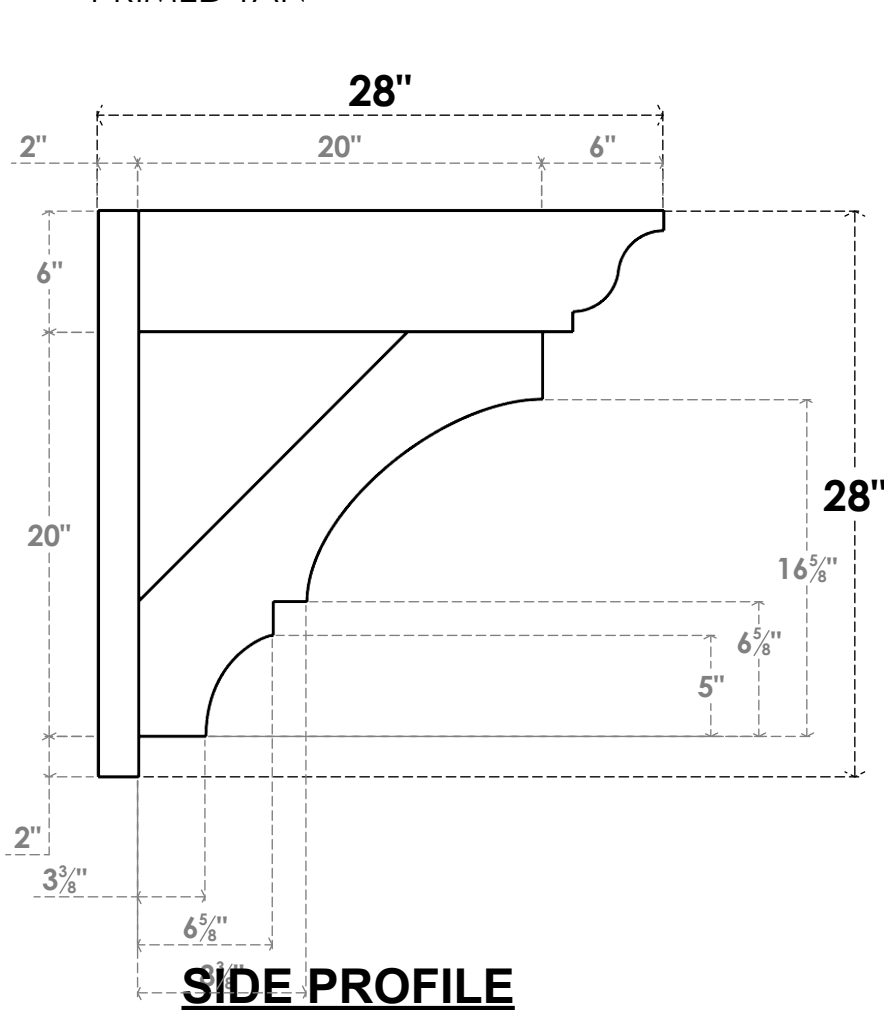

ITEM NUMBER: OUTUROC060X080X28000X28000X060X020X060BOA04RCPR

6"W TOP X 8"W BACK X 28"D X 28"H X 6"T TOP X 2"T BACK TIMBERTHANE ROUGH CEDAR BALBOA FAUX WOOD OPEN OUTLOOKER, TRADITIONAL TOP AND BLOCK BACK, 6"W CLOSED BRACE, PRIMED TAN