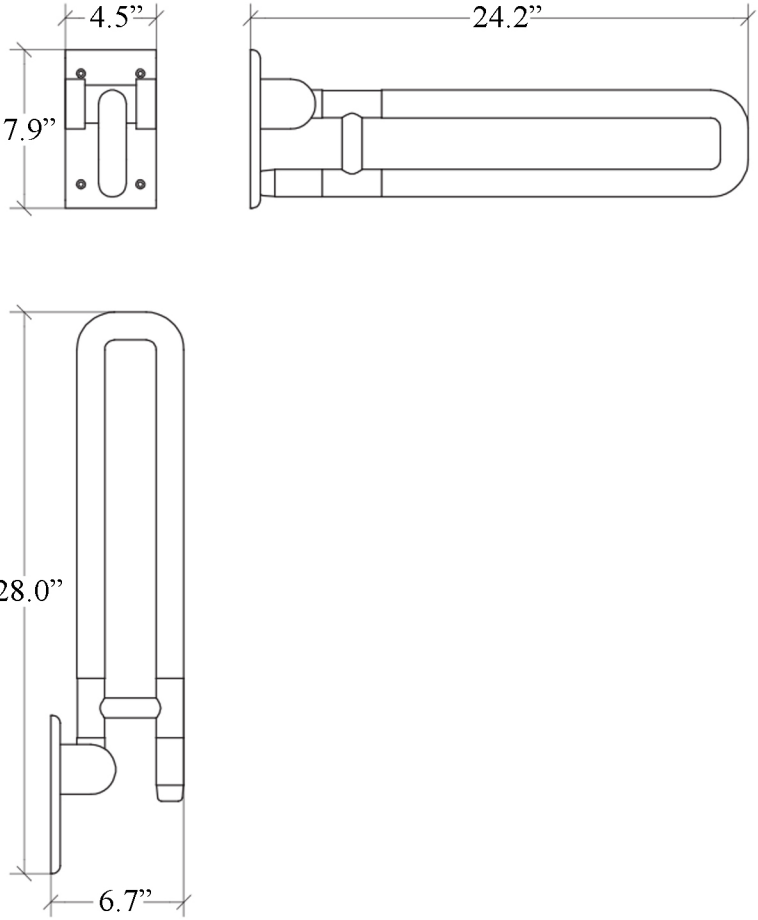

Product Specs Sheets

Cover Page

Otel 53106

Features

- Folding Grab Bar
- Glossy White Finish
- Stainless Steel Base
- Maximum Weight 790 lbs. (360 kgs)
- Made in Italy
- TUV Tested and Certified

SKU# | Option:

- Otel 53106 | Glossy White

Finishes:

 Glossy White

* WS Bath Collections reserves the right to revise dimensions or information on this sheet without notice

Collection Otel	Model Otel 53106	Dimensions Metric <i>1 inch = 2.54 cm</i> <i>1 inch = 25.4 mm</i>	 1051 Lea Drive - Collegeville, PA 19426 Tel. 215 513 9400 - Fax 610 831 0215 www.ws bathcollections.com - info@ws bathcollections.com
---------------------------	------------------------------	-------------------------------------------------------------------------	---------------------------------------------------------------------------------------------------------------------------------------------------------------------------------------------------------------------------------------------------------------------------------------------------------------------------------------

Collection
Otel

Model |
Otel 53106

Dimensions Metric
1 inch = 2.54 cm
1 inch = 25.4 mm

1051 Lea Drive - Collegeville, PA 19426
Tel. 215 513 9400 - Fax 610 831 0215
www.ws bathcollections.com - info@ws bathcollections.com