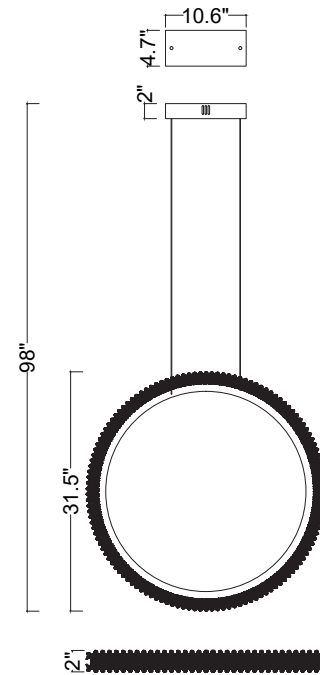

GL302C31G LED Chandeliers

Project: _____
Location: _____
Contact: _____

Standard Finishes

Gold
Metal

Custom
Finishes

Certifications

Description

A gold frame led chandelier ring with clear crystal beaded detailing

- Hung by adjustable cords
- Cord lengths provided: 6 ft
- Dimmable: no
- Partial assembly required
- Light bulbs included: yes

Material

-Gold metal steel with clear crystal

Dimensions

- D31.5" H31.5"
- Custom sizing available