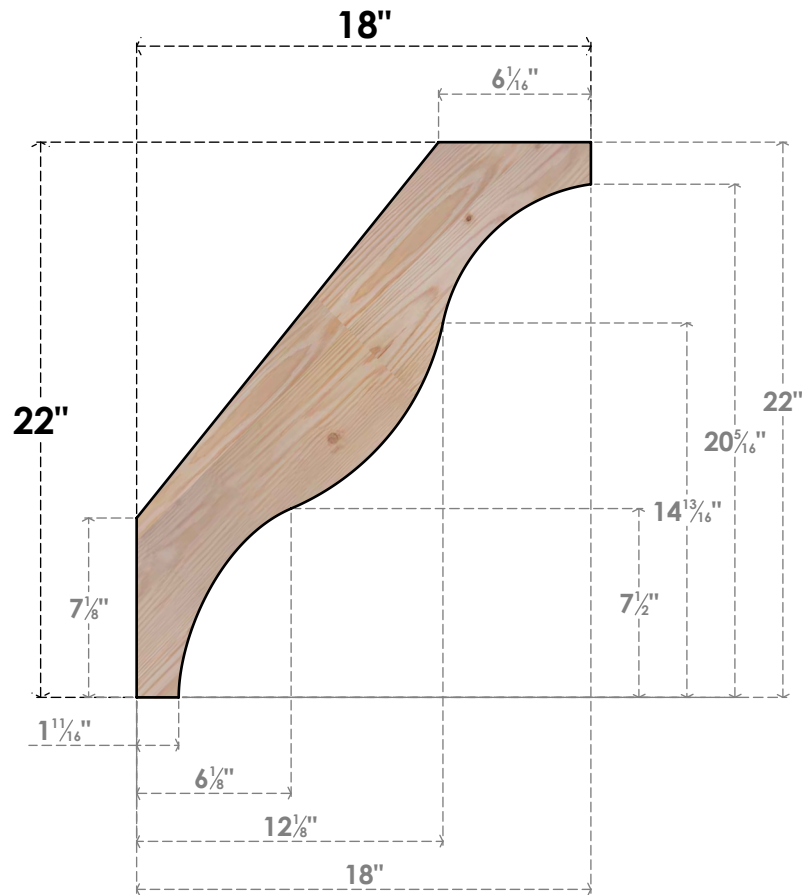

BRC04X18X22FST00SDF

3 1/2"W X 18"D X 22"H FUNSTON SMOOTH BRACE, DOUGLAS FIR

SIDE

FRONT

EKENA MILLWORK
 2300 WEST MAIN ST.
 CLARKSVILLE, TX 75426
 TOLL FREE: 866-607-0453
 WWW.EKENAMILLWORK.COM

NOTES

1. INSTALLATION TO BE COMPLETED IN ACCORDANCE WITH MANUFACTURER'S SPECIFICATIONS.
2. DRAWING MAY NOT BE TO SCALE
3. THIS DRAWING IS INTENDED FOR DESIGN AND PLANNING PURPOSES ONLY.
4. ALL INFORMATION CONTAINED HEREIN WAS CURRENT AT THE TIME OF DEVELOPMENT BUT MUST BE REVIEWED AND APPROVED BY THE PRODUCT MANUFACTURER TO BE CONSIDERED ACCURATE.
5. PRODUCTS ARE NOT KILN DRIED. THIS ITEM IS UNIQUE AND WILL CONTAIN THE NATURAL VARIATIONS THAT THE WOOD SPECIES OFFERS. THIS MAY RESULT IN VARIATIONS UP TO 1/4"