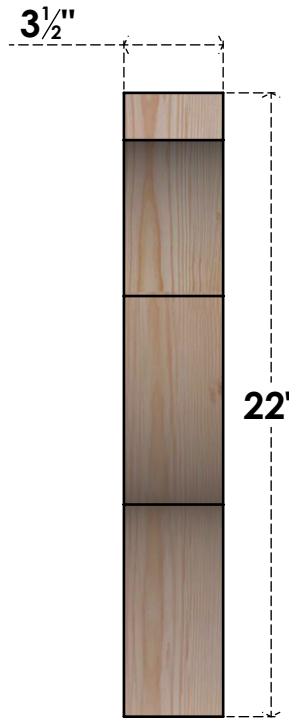

BRC04X18X22FST00SDF

3 1/2"W X 18"D X 22"H FUNSTON SMOOTH BRACE, DOUGLAS FIR

SIDE

FRONT

EKENA MILLWORK
 2300 WEST MAIN ST.
 CLARKSVILLE, TX 75426
 TOLL FREE: 866-607-0453
 WWW.EKENAMILLWORK.COM

NOTES

1. INSTALLATION TO BE COMPLETED IN ACCORDANCE WITH MANUFACTURER'S SPECIFICATIONS.
2. DRAWING MAY NOT BE TO SCALE
3. THIS DRAWING IS INTENDED FOR DESIGN AND PLANNING PURPOSES ONLY.
4. ALL INFORMATION CONTAINED HEREIN WAS CURRENT AT THE TIME OF DEVELOPMENT BUT MUST BE REVIEWED AND APPROVED BY THE PRODUCT MANUFACTURER TO BE CONSIDERED ACCURATE.
5. PRODUCTS ARE NOT KILN DRIED. THIS ITEM IS UNIQUE AND WILL CONTAIN THE NATURAL VARIATIONS THAT THE WOOD SPECIES OFFERS. THIS MAY RESULT IN VARIATIONS UP TO 1/4"