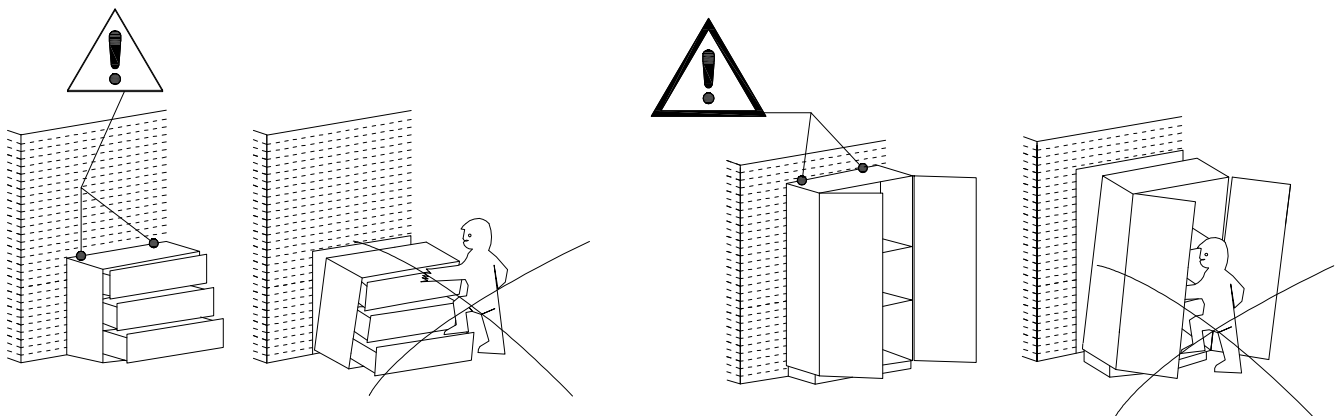

IMPROVE EFFICIENCY !

•Try to find a partner to install with you, which can speed up the installation efficiency and shorten the time.

IMPORTANT !

•It is important that any product which is assembled using any kind of screw is re-tightened 2 weeks after assembly, and once every 3 months - in order to assure stability through-out the lifespan of the product.

•Do not use an electric screwdriver, and do not use too much force when installing, because the board is easy to break.

ANTI-TOPPLE WARNING !

Overtured furniture can cause serious or fatal crush injuries. To prevent tipping over, be sure to use the wall attachment, if not included with this product. Please purchase the wall attachment that fit your wall. If unsure, seek professional advice. Please read and follow each step of the instructions carefully.