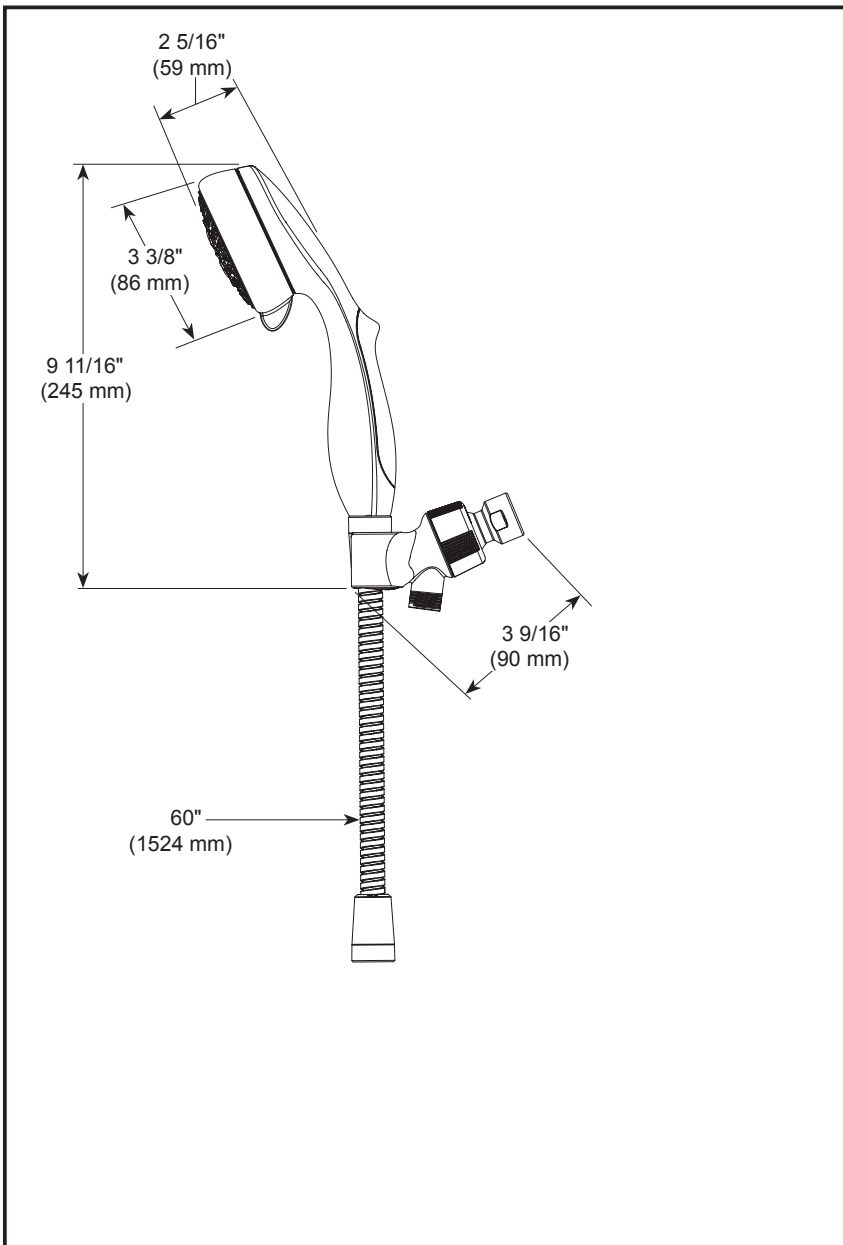

see what Delta can do™

HAND SHOWER

■ 7-Spray Setting Hand Shower

FEATURES:

- Touch-Clean® Spray Holes

STANDARD SPECIFICATIONS:

- Max flow rate 2.5 gpm @ 80 psi, 9.5 L/min @ 550 kPa
- Hand shower with seven spray settings – pause is a non-positive shut-off
- Change spray settings with easy-turn lever
- Fits standard 1/2"-14 NPT pipe fitting
- Shower arm mount for hands-free showering
- 60" (1524 mm) metal hose
- 7 Spray settings include: Full Body spray, Fast Massage spray, Full Spray with Massage, Drenching spray, Soft Drench with Full spray, Soft Rain spray and Pause

WARRANTY:

- Parts and Finish – Lifetime limited warranty; or for commercial purchasers, 10 years for multi-family residential (apartments and condominiums) and 5 years for all other commercial uses, in each case from the date the product is received by the original purchaser or their authorized representative (installation contractor, etc.).
- Please go to www.deltafaucet.com for the complete details of our limited warranty.

COMPLIES WITH:

- ASME A112.18.1 / CSA B125.1

Delta Faucet Company reserves the right (1) to make changes in specifications and materials, and (2) to change or discontinue models, both without notice or obligation. Dimensions are for reference only. See current full-line price book or www.deltafaucet.com for finish options and product availability.

DSP-B-75700 Rev. E

Delta Faucet Company

55 E. 111th Street, Carmel, IN 46280
350 South Edgeware Road, St. Thomas, ON N5P 4L1
© 2025 Delta Faucet Company