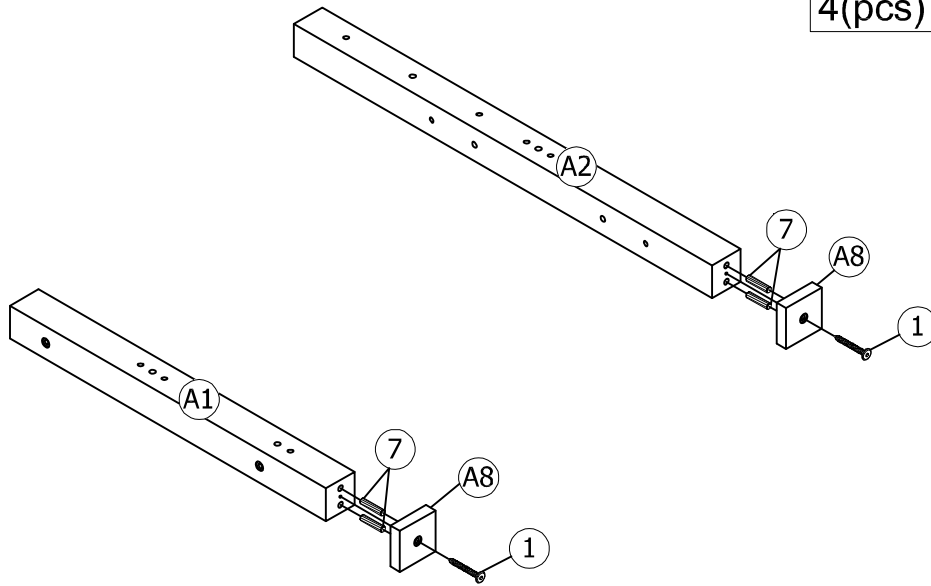

STEP1: Following below illustration.

7	1
4(pcs)	2(pcs)