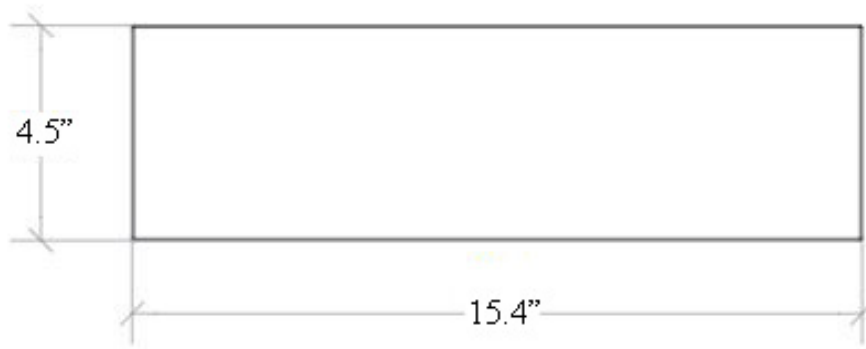

Duemila 5526_5576

Features

- Frosted Glass Bathroom Shelf
- Polished Chrome Finish
- Solid Brass Base
- Premium Metal Construction for Durability and Reliability
- Installation Hardware Included
- Designer Collection
- Italian Design

SKU# | Option:

- Duemila 5526_5576 | Frosted Glass Shelf

Finishes:

 Polished Chrome

 Frosted Glass

* WS Bath Collections reserves the right to revise dimensions or information on this sheet without notice

Collection
Duemila

Model |
Duemila 5526_5576

Dimensions Metric

1 inch = 2.54 cm

1 inch = 25.4 mm

1051 Lea Drive - Collegeville, PA 19426
Tel. 215 513 9400 - Fax 610 831 0215

www.ws bathcollections.com - info@ws bathcollections.com

Product Specs Sheets

Collection
Duemila

Model |
Duemila 5526_5576

Dimensions Metric
1 inch = 2.54 cm
1 inch = 25.4 mm

WS[®]
BATH
COLLECTIONS

1051 Lea Drive - Collegeville, PA 19426
Tel. 215 513 9400 - Fax 610 831 0215
www.ws bathcollections.com - info@ws bathcollections.com