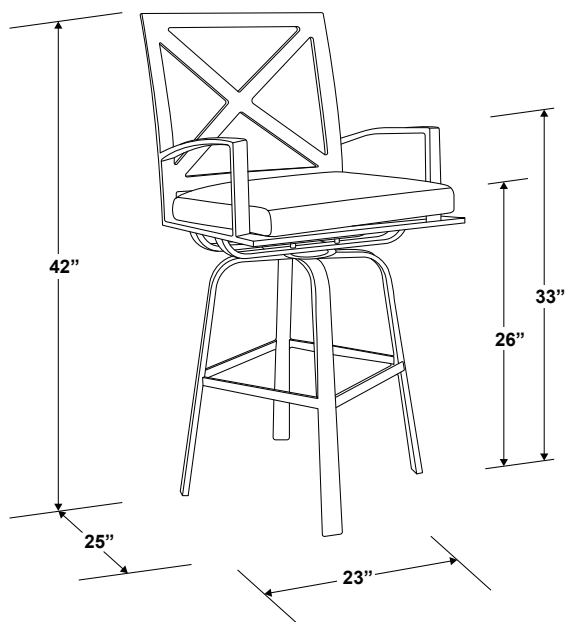

BRISTOL SWIVEL COUNTER STOOL

SKU 501-7C

SPECS

- Width: 23"
 - Depth: 25"
 - Height: 42"
 - Back Height: 42"
 - Seat Height: 26"
 - Arm Height: 33"
 - Weight: 28 lbs
- Fully welded, scratch-resistant powder-coated aluminum frame in Satin White finish
 - Weather resistant, high-resiliency foam cushions
 - Stocked in Premium Sunbrella fabric in Canvas Flax
 - Commercial Quality Construction
 - Custom Cushions available in approx. 10-12 weeks
 - Standard 54" fabrics COM yardage required: 1 yards