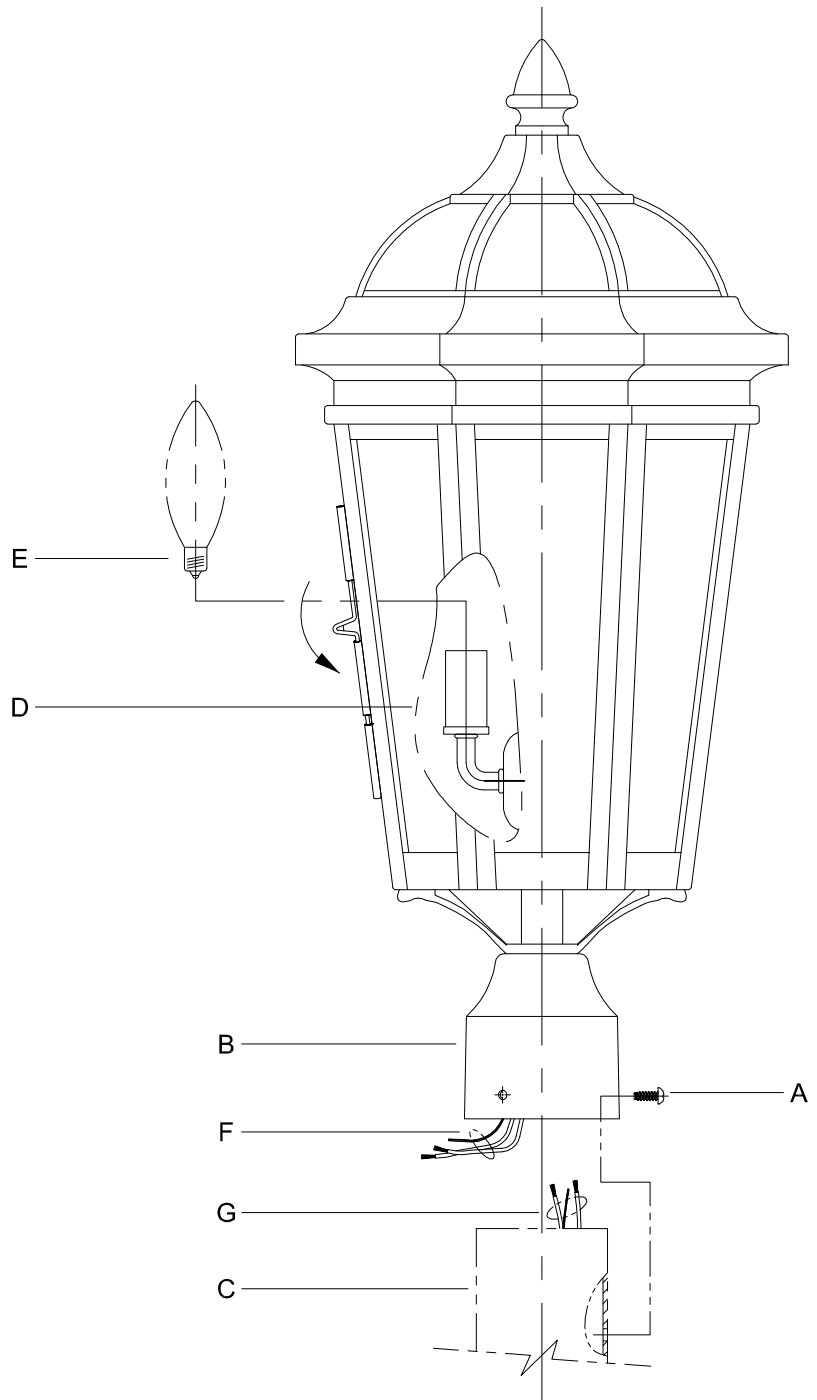

Assembly & Installation Instructions

CAUTION: Read instructions carefully and turn electricity off at main circuit breaker panel before beginning installation.

WARNING - If any Special Control Devices are used with this Fixture, Follow the Instructions Carefully to assure full compliance with N.E.C. requirements. If there are any questions, contact a Qualified Electrical Contractor.
WARNING - This product contains chemicals known to the State of California to cause cancer, birth defects and /or other reproductive harm. Thoroughly wash hands after installing, handling, cleaning, or otherwise touching this product.
CAUTION - All glass is fragile, use care when handling Glass component(s) and or Lamp(s).

ASSEMBLY STEPS:
PASOS PARA ENSAMBLAR:
MODE D'ASSEMBLAGE:

1. B → C
2. Ø (0.144)(3.6mm) → 
3. C ← B
4. Ø (0.144)(3.6mm) → 
5. F → G 
6. A, B → C
7. E → D

C, G, & E
 (NOT FURNISHED)
 (NO INCLUIDA)
 (NON FOURNIE)