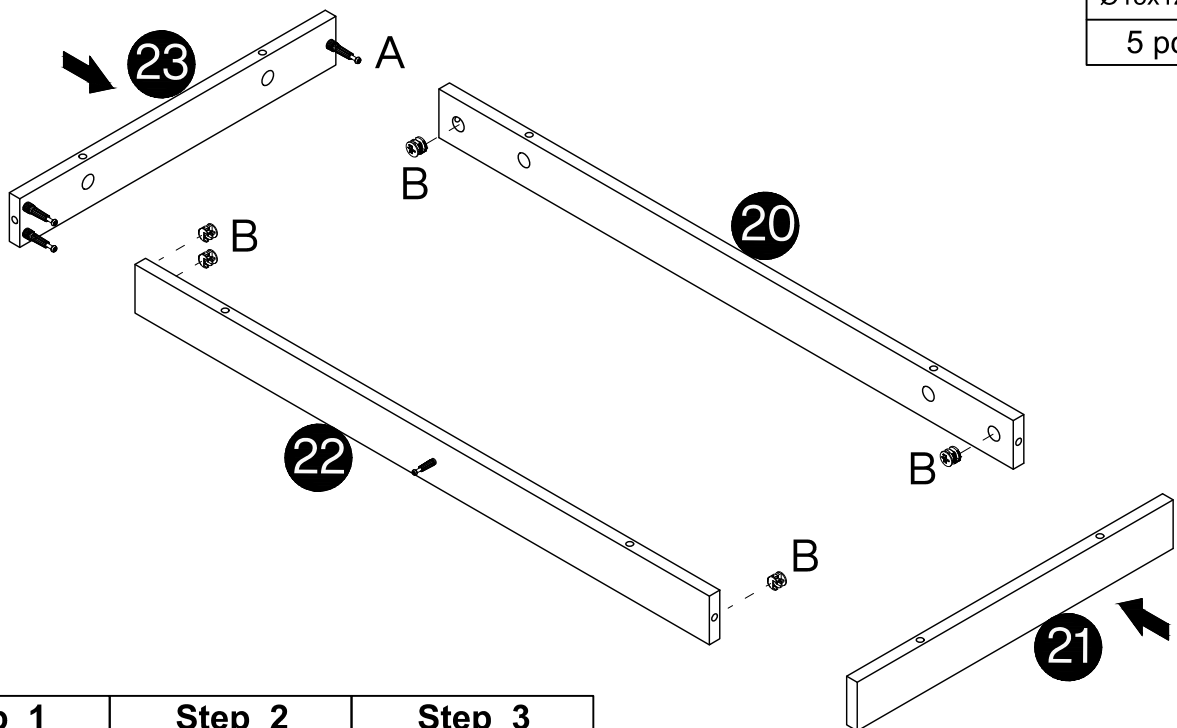

A
M6x40mm
9 pcs

2

B
Ø15x12mm
5 pcs