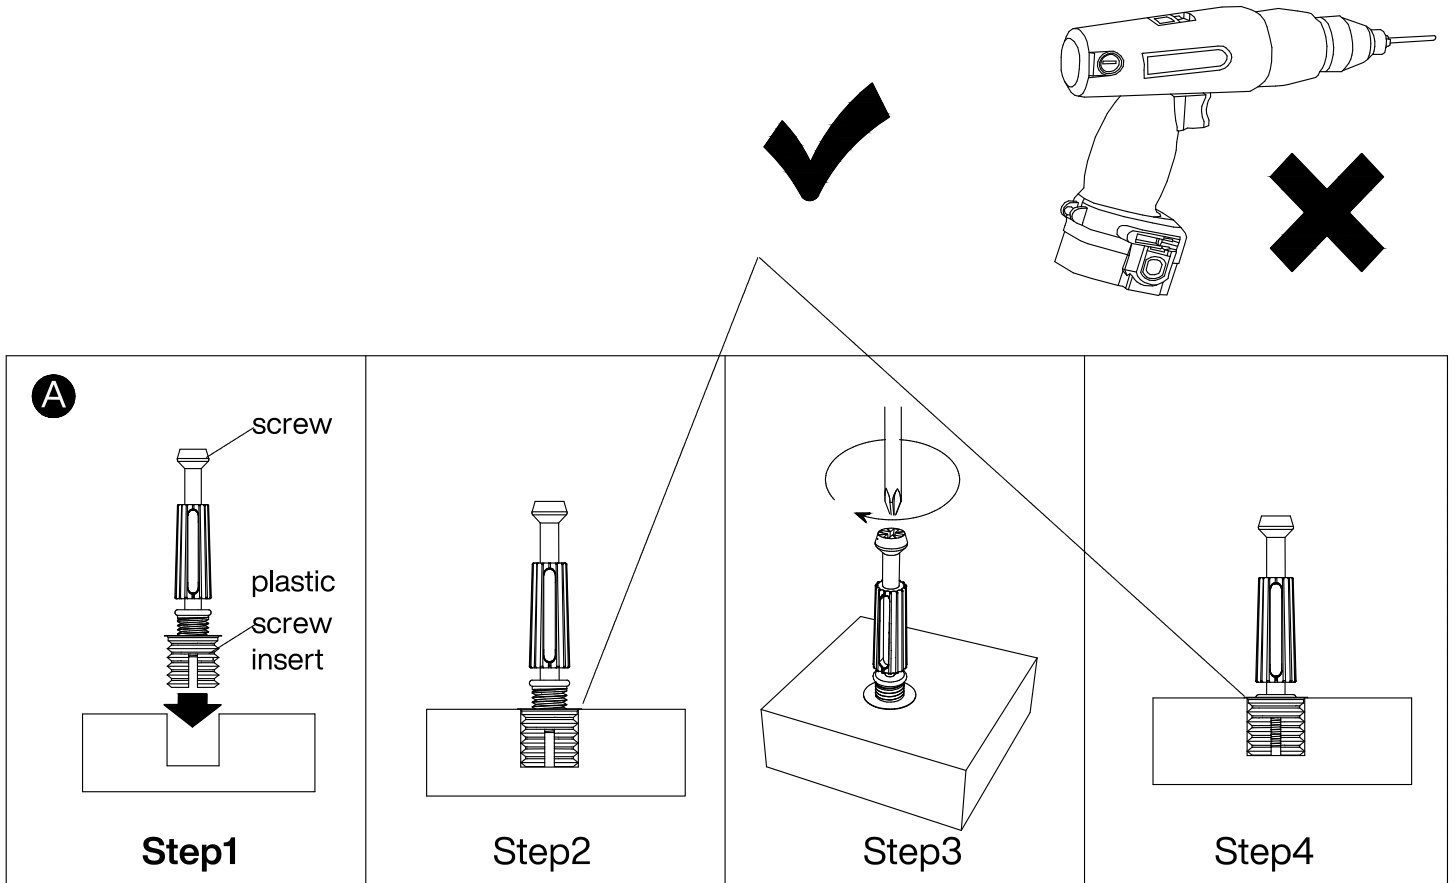

## Installation of Cams and Pins

Step 1-2: Align the plastic part with the mounting hole and press it in. If you can't press it in, loosen the screw counter clockwise or completely remove the screw from the plastic part and try again.  
Step 3-4: After pressing the plastic part into place, use a screwdriver to tighten the screw clockwise.

Screw the pin into the hole. Set the cams correctly by aligning the head of the cams with the lock pins. Lock the cam by turning the cam head with a screwdriver until it is tightened. Please do not use an electric screwdriver to assemble the unit.