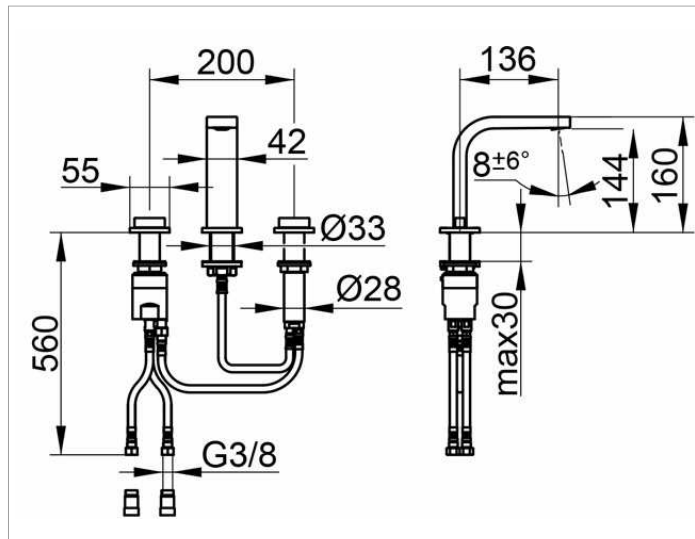

Edition 11

51115010100 Three-hole basin mixer

PRODUCT

DRAWING

PRODUCT ATTRIBUTES

without pop-up waste
 3-hole installation, ceramic valve
 for temperature control and valve
 for volume control
 aerator SLIM SSR M 24x1
 pressure hoses 420 mm, G 3/8 inch
 flow rate reduced to 7,6 l/min.

SURFACE

chrome-plated

SPECIFICATIONS

KEUCO EDITION 11 Three-hole wash basin mixer 51115010100
 High-gloss chromed three-hole basin mixer in clear-cut design and clear
 geometric shapes, without pop-up waste
 Three-hole mounting for washbasins or
 Vanity tops with a maximum thickness of 40 mm,
 With ceramic valves for temperature adjustment and valve for flow
 control,
 SLIM aerator M 24x1 SSR, adjustable beam angle,
 Visible height 160 mm, outlet height 145 mm
 Outlet 136 mm
 Water supply with pressure flexible hoses, length 420 mm,
 Thread diameter 3 / 8 inch
 Flow rate limited to 7,6 l / min,