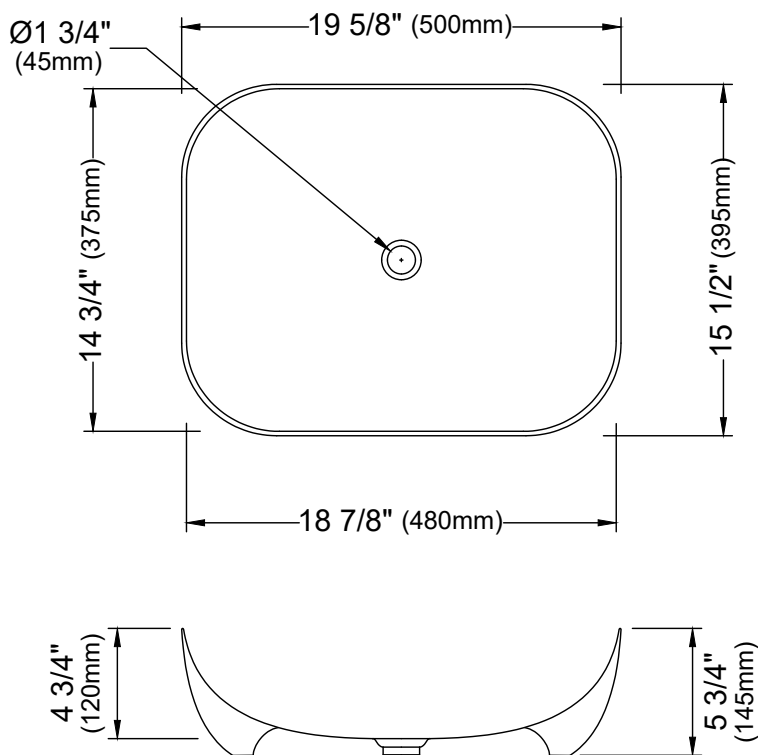

Series	Valera
Material	Double-glazed vitreous china
Installation Type	Vessel
Configuration/Style	Single bowl
Finish	Gloss finish
Overall Dimensions	19 5/8" x 15 1/2" x 5 3/4"
Bowl Dimensions	18 7/8" x 14 3/4" x 4 3/4"
Drain Size	1 3/4"
Template Included	No
Clips Included	No
Accessories Included	No
Minimum cabinet size	21"
Colors available	White

Listing and certifications:  
cUPC

Limited Lifetime Warranty

We reserve the right to update product specifications without notice. Please visit [karran.com](http://karran.com) for the most current specification sheets. All dimensions are accurate to 1/4". REV 05-2025