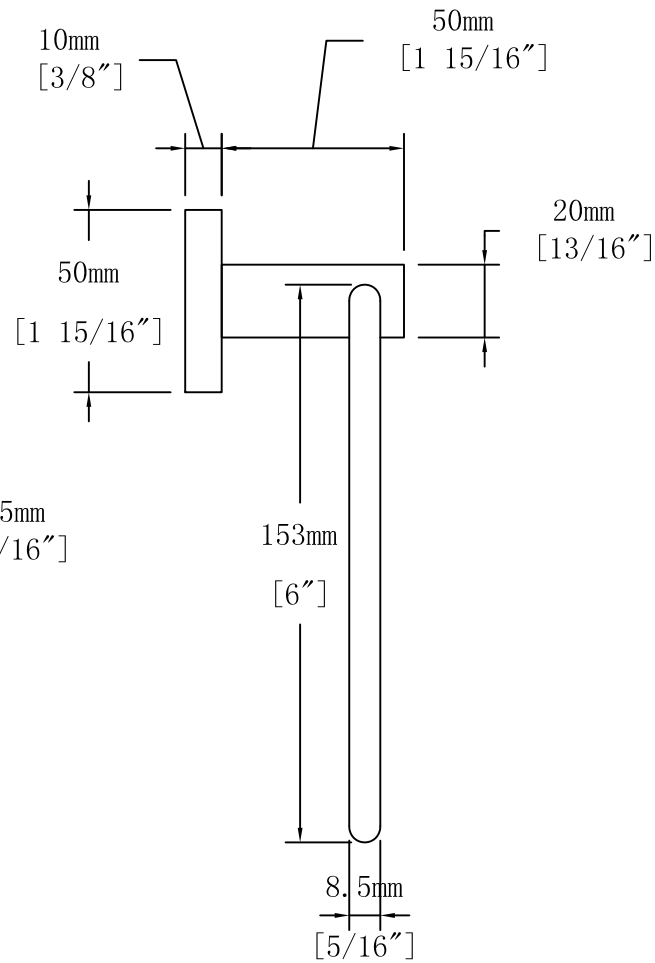

Front View

Side View

BATHLYN

Item NO.

LIZ-102MB/LIZ-402SN/LIZ-202G/LIZ-302C

Size

Description

Towel Ring