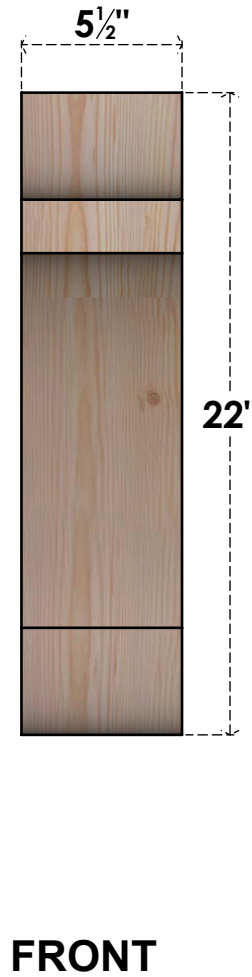

BRC06X14X22OLY00SDF

5 1/2"W X 14"D X 22"H OLYMPIC SMOOTH BRACE, DOUGLAS FIR

EKENA MILLWORK
 2300 WEST MAIN ST.
 CLARKSVILLE, TX 75426
 TOLL FREE: 866-607-0453
 WWW.EKENAMILLWORK.COM

NOTES

1. INSTALLATION TO BE COMPLETED IN ACCORDANCE WITH MANUFACTURER'S SPECIFICATIONS.
2. DRAWING MAY NOT BE TO SCALE
3. THIS DRAWING IS INTENDED FOR DESIGN AND PLANNING PURPOSES ONLY.
4. ALL INFORMATION CONTAINED HEREIN WAS CURRENT AT THE TIME OF DEVELOPMENT BUT MUST BE REVIEWED AND APPROVED BY THE PRODUCT MANUFACTURER TO BE CONSIDERED ACCURATE.
5. PRODUCTS ARE NOT KILN DRIED. THIS ITEM IS UNIQUE AND WILL CONTAIN THE NATURAL VARIATIONS THAT THE WOOD SPECIES OFFERS. THIS MAY RESULT IN VARIATIONS UP TO 1/4"