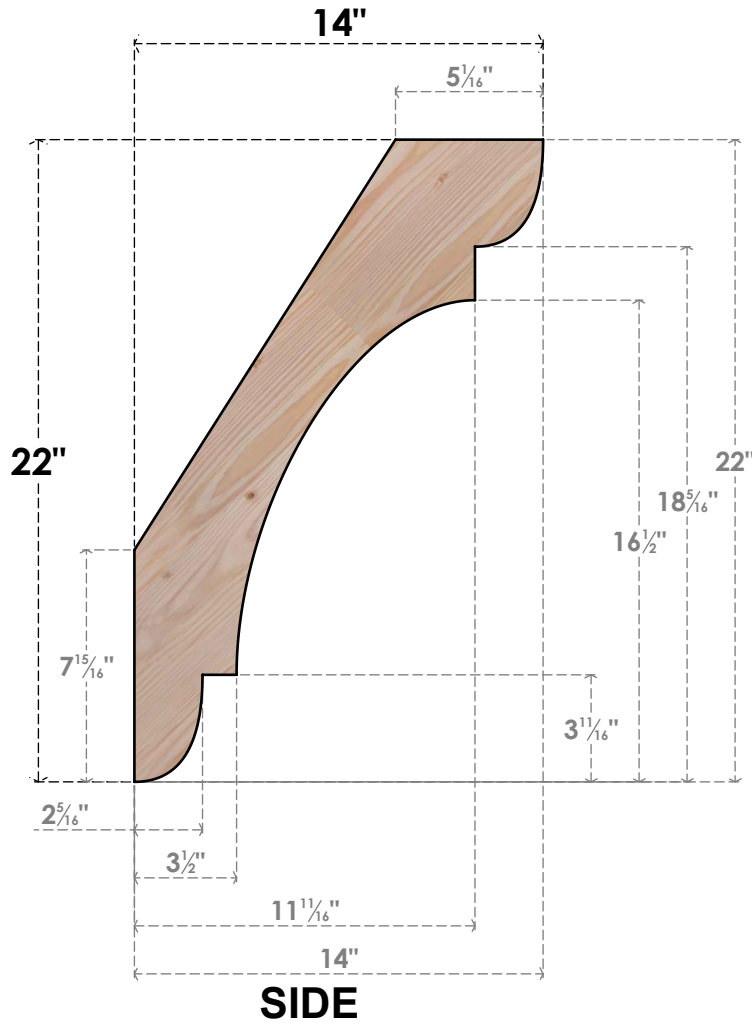

BRC06X14X22OLY00SDF

5 1/2"W X 14"D X 22"H OLYMPIC SMOOTH BRACE, DOUGLAS FIR

EKENA MILLWORK
 2300 WEST MAIN ST.
 CLARKSVILLE, TX 75426
 TOLL FREE: 866-607-0453
 WWW.EKENAMILLWORK.COM

NOTES

1. INSTALLATION TO BE COMPLETED IN ACCORDANCE WITH MANUFACTURER'S SPECIFICATIONS.
2. DRAWING MAY NOT BE TO SCALE
3. THIS DRAWING IS INTENDED FOR DESIGN AND PLANNING PURPOSES ONLY.
4. ALL INFORMATION CONTAINED HEREIN WAS CURRENT AT THE TIME OF DEVELOPMENT BUT MUST BE REVIEWED AND APPROVED BY THE PRODUCT MANUFACTURER TO BE CONSIDERED ACCURATE.
5. PRODUCTS ARE NOT KILN DRIED. THIS ITEM IS UNIQUE AND WILL CONTAIN THE NATURAL VARIATIONS THAT THE WOOD SPECIES OFFERS. THIS MAY RESULT IN VARIATIONS UP TO 1/4"