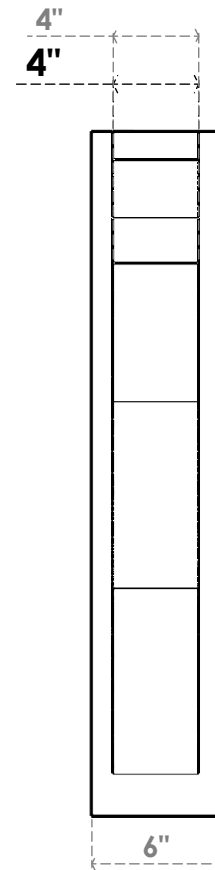

ITEM NUMBER: OUTUROC040X060X20000X32000X040X020X040FST24RCPR

4"W TOP X 6"W BACK X 20"D X 32"H X 4"T TOP X 2"T BACK TIMBERTHANE ROUGH CEDAR FUNSTON FAUX WOOD OPEN OUTLOOKER, SLAT TOP AND BLOCK BACK, 4"W CLOSED BRACE, PRIMED TAN

SIDE PROFILE

FRONT PROFILE

ISOMETRIC

GENERATED DATE : 07/06/2023

EKENA MILLWORK
2300 WEST MAIN ST.
CLARKSVILLE, TX 75426
TOLL FREE: 866-607-0453
WWW.EKENAMILLWORK.COM

NOTES

1. INSTALLATION TO BE COMPLETED IN ACCORDANCE WITH MANUFACTURER'S SPECIFICATIONS.
2. DRAWING MAY NOT BE TO SCALE
3. THIS DRAWING IS INTENDED FOR DESIGN AND PLANNING PURPOSES ONLY.
4. ALL INFORMATION CONTAINED HEREIN WAS CURRENT AT THE TIME OF DEVELOPMENT BUT MUST BE REVIEWED AND APPROVED BY THE PRODUCT MANUFACTURER TO BE CONSIDERED ACCURATE.
5. TIMBERTHANE ARCHITECTURAL PRODUCTS ARE MADE FROM HIGH DENSITY URETHANE AND COME FACTORY PRIMED