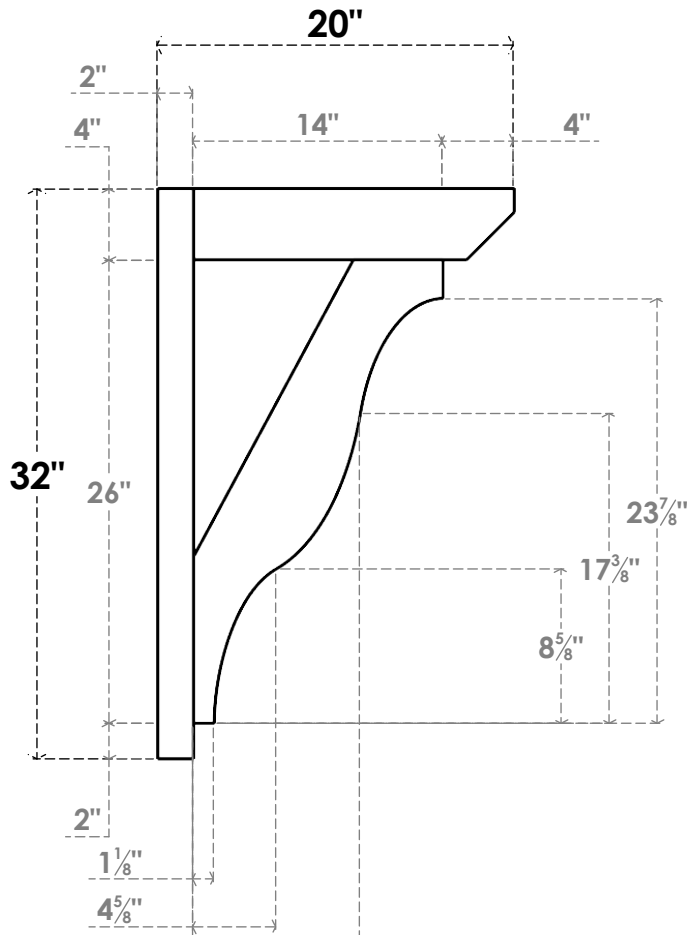

ITEM NUMBER: OUTUROC040X060X20000X32000X040X020X040FST24RCPR

4"W TOP X 6"W BACK X 20"D X 32"H X 4"T TOP X 2"T BACK TIMBERTHANE ROUGH CEDAR FUNSTON FAUX WOOD OPEN OUTLOOKER, SLAT TOP AND BLOCK BACK, 4"W CLOSED BRACE, PRIMED TAN

SIDE PROFILE

FRONT PROFILE

ISOMETRIC

GENERATED DATE : 07/06/2023

EKENA MILLWORK
2300 WEST MAIN ST.
CLARKSVILLE, TX 75426
TOLL FREE: 866-607-0453
WWW.EKENAMILLWORK.COM

NOTES

1. INSTALLATION TO BE COMPLETED IN ACCORDANCE WITH MANUFACTURER'S SPECIFICATIONS.
2. DRAWING MAY NOT BE TO SCALE
3. THIS DRAWING IS INTENDED FOR DESIGN AND PLANNING PURPOSES ONLY.
4. ALL INFORMATION CONTAINED HEREIN WAS CURRENT AT THE TIME OF DEVELOPMENT BUT MUST BE REVIEWED AND APPROVED BY THE PRODUCT MANUFACTURER TO BE CONSIDERED ACCURATE.
5. TIMBERTHANE ARCHITECTURAL PRODUCTS ARE MADE FROM HIGH DENSITY URETHANE AND COME FACTORY PRIMED