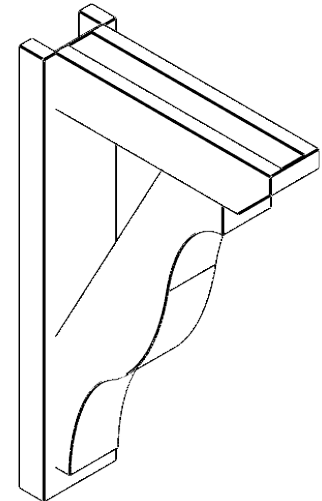

ITEM NUMBER: OUTUROC040X060X20000X32000X040X020X040FST24RCPR

4"W TOP X 6"W BACK X 20"D X 32"H X 4"T TOP X 2"T BACK TIMBERTHANE ROUGH CEDAR FUNSTON FAUX WOOD OPEN OUTLOOKER, SLAT TOP AND BLOCK BACK, 4"W CLOSED BRACE, PRIMED TAN

SIDE PROFILE

FRONT PROFILE

ISOMETRIC

GENERATED DATE : 07/06/2023

EKENA MILLWORK
2300 WEST MAIN ST.
CLARKSVILLE, TX 75426
TOLL FREE: 866-607-0453
WWW.EKENAMILLWORK.COM

NOTES

1. INSTALLATION TO BE COMPLETED IN ACCORDANCE WITH MANUFACTURER'S SPECIFICATIONS.
2. DRAWING MAY NOT BE TO SCALE
3. THIS DRAWING IS INTENDED FOR DESIGN AND PLANNING PURPOSES ONLY.
4. ALL INFORMATION CONTAINED HEREIN WAS CURRENT AT THE TIME OF DEVELOPMENT BUT MUST BE REVIEWED AND APPROVED BY THE PRODUCT MANUFACTURER TO BE CONSIDERED ACCURATE.
5. TIMBERTHANE ARCHITECTURAL PRODUCTS ARE MADE FROM HIGH DENSITY URETHANE AND COME FACTORY PRIMED