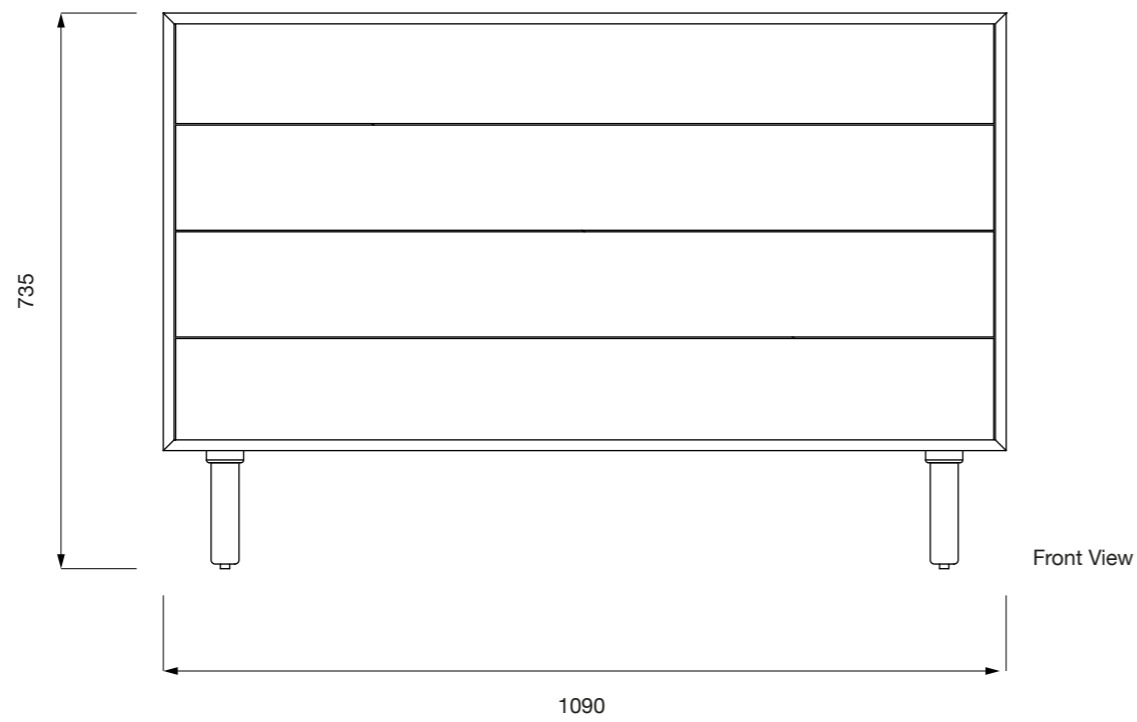

WRONGWOODS | L1090 Chest of Drawers

Richard Woods & Sebastian Wrong

Established & Sons
Office +44 (0)20 7608 0990
info@establishedandsons.com
www.establishedandsons.com

Title:
2D WRONGWOODS
Richard Woods &
Sebastian Wrong
©2025
EstablishedandSons
All-Rights-Reserved

Date:
06/02/2025

Scale:
1:10 Printed on A3

Page:
2/5

Dimensions:
All dimensions are
shown in millimetres

Material & Finish:
Plywood, timber,
paint, clear lacquer,
felt (feet)

Notes:
The copyright for this drawing and all its contents belong to
Established & Sons.
It must not be reproduced or distributed without prior consent.