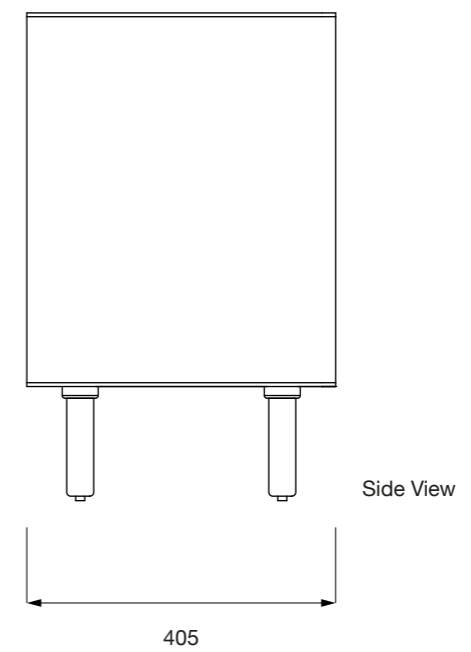

WRONGWOODS | L1500 Low Cabinet

Richard Woods & Sebastian Wrong

Established & Sons
Office +44 (0)20 7608 0990
info@establishedandsons.com
www.establishedandsons.com

Title:
2D WRONGWOODS
Richard Woods &
Sebastian Wrong
©2025
EstablishedandSons
All-Rights-Reserved

Date:
06/02/2025

Scale:
1:10 Printed on A3

Page:
3/5

Dimensions:
All dimensions are
shown in millimetres

Material & Finish:
Plywood, timber,
paint, clear lacquer,
felt (feet)

Notes:
The copyright for this drawing and all its contents belong to
Established & Sons.
It must not be reproduced or distributed without prior consent.