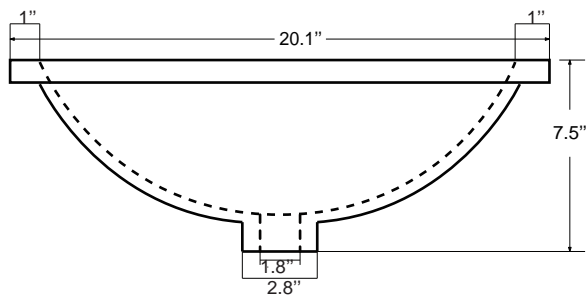

## Dimensions

Front

Back

Side

Top

## Dimensions:

48"×22"×34-1/2" (With Top)  
 47"×21"×33-1/2" (Vanity Only)

## Dimensions:

Countertop: 48" x 22" x 1"

Rectangle undermount basin: 20.1" x 15.2" x 7.5"