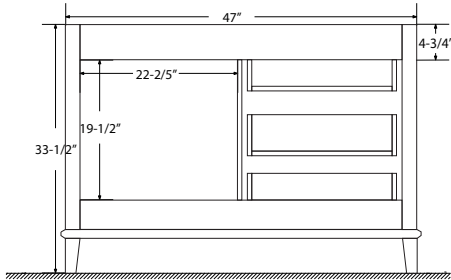

## Dimensions

Front

Back

Side

Top

## Dimensions:

48"×22"×34-1/2" (With Top)  
 47"×21"×33-1/2" (Vanity Only)

## Dimensions:

Countertop: 48" x 22" x 1"

Rectangle undermount basin: 20.1" x 15.2" x 7.5"