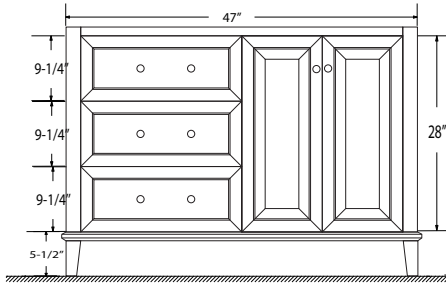

## Dimensions

Front

Back

Side

Top

## Dimensions:

48"×22"×34-1/2" (With Top)  
 47"×21"×33-1/2" (Vanity Only)

## Dimensions:

Countertop: 48" x 22" x 1"

Rectangle undermount basin: 20.1" x 15.2" x 7.5"