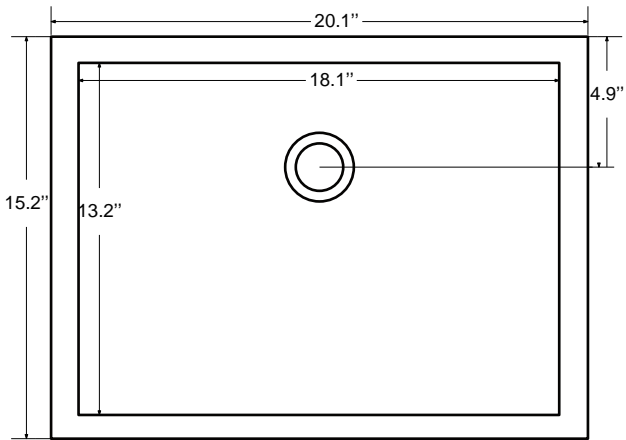

## Dimensions

Front

Back

Side

Top

## Dimensions:

48"×22"×34-1/2" (With Top)  
 47"×21"×33-1/2" (Vanity Only)

## Dimensions:

Countertop: 48" x 22" x 1"

Rectangle undermount basin: 20.1" x 15.2" x 7.5"