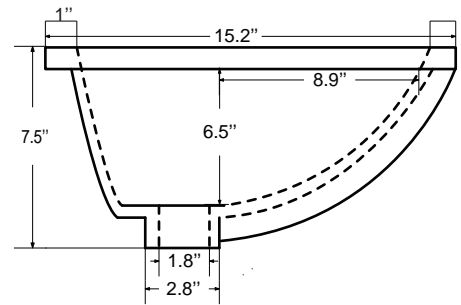

## Dimensions

Front

Back

Side

Top

## Dimensions:

48"×22"×34-1/2" (With Top)  
 47"×21"×33-1/2" (Vanity Only)

## Dimensions:

Countertop: 48" x 22" x 1"

Rectangle undermount basin: 20.1" x 15.2" x 7.5"