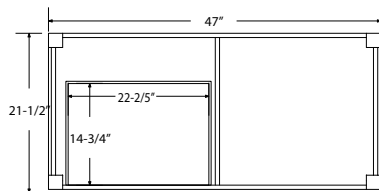

## Dimensions

Front

Back

Side

Top

## Dimensions:

48"×22"×34-1/2" (With Top)  
 47"×21"×33-1/2" (Vanity Only)

## Dimensions:

Countertop: 48" x 22" x 1"

Rectangle undermount basin: 20.1" x 15.2" x 7.5"