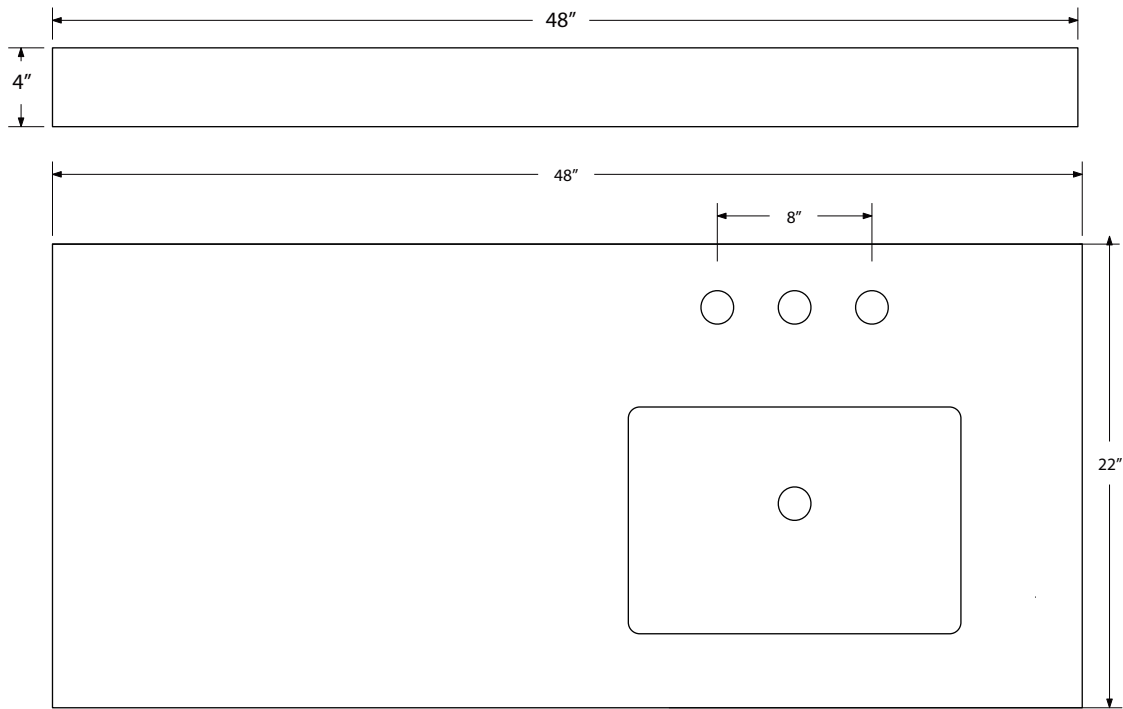

## Dimensions

Front

Back

Side

Top

## Dimensions:

48"×22"×34-1/2" (With Top)  
 47"×21"×33-1/2" (Vanity Only)

## Dimensions:

Countertop: 48" x 22" x 1"

Rectangle undermount basin: 20.1" x 15.2" x 7.5"