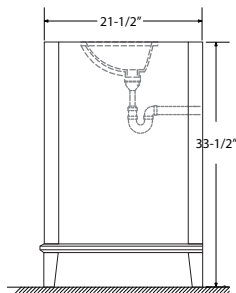

## Dimensions

Front

Back

Side

Top

## Dimensions:

48"×22"×34-1/2" (With Top)  
 47"×21"×33-1/2" (Vanity Only)

## Dimensions:

Countertop: 48" x 22" x 1"

Rectangle undermount basin: 20.1" x 15.2" x 7.5"