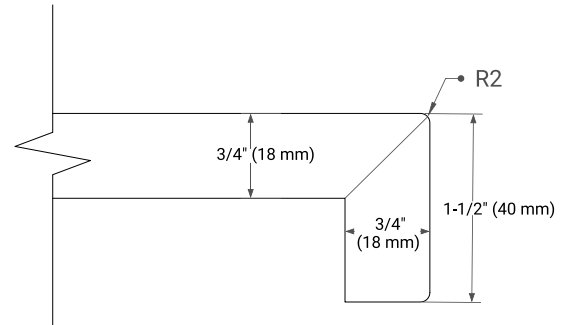

EDGE SIDE VIEW