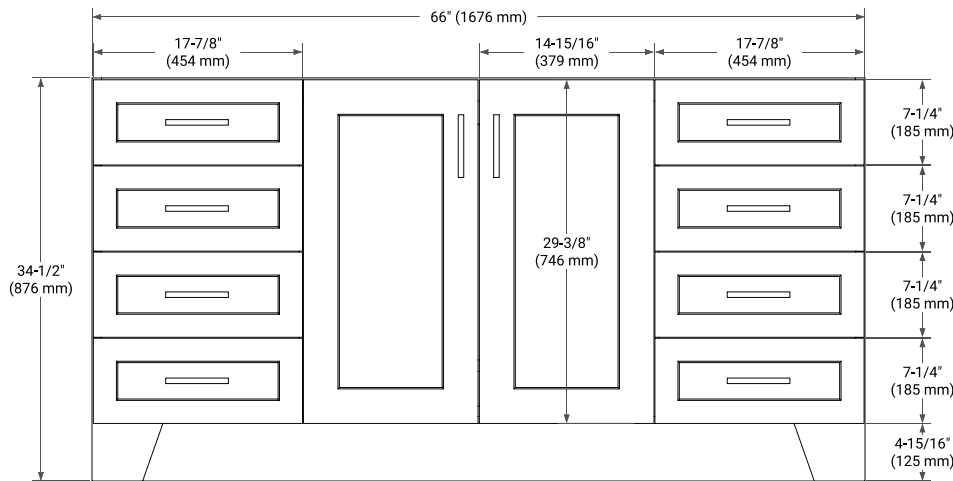

FRONT VIEW

SIDE VIEW