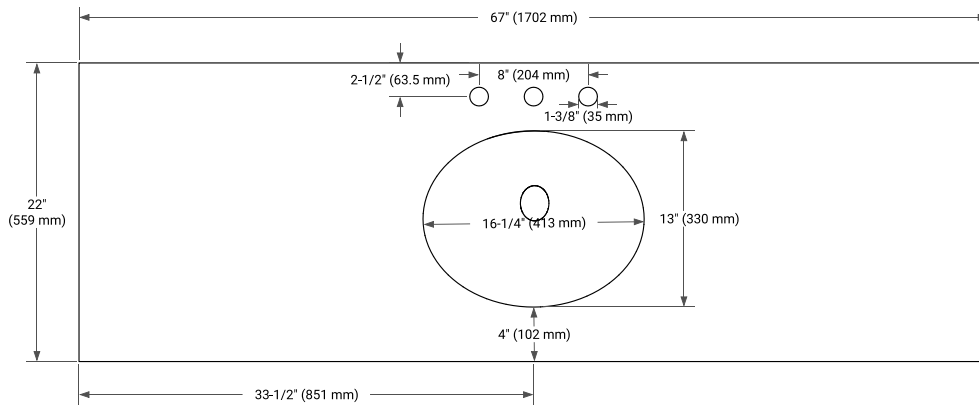

67" SINGLE OVAL SINK COUNTERTOP WITH 1.5 IN. THICKNESS

OVERALL DIMENSIONS

67" W x 22" D x 1.5" H

COUNTERTOP OPTIONS

FEATURES

- Solid countertop with mitered edges & seams
- Undermount white oval sink
- Pre-drilled for 8" widespread faucet

INCLUDED

- Countertop
- Matching Backsplash
- Oval Sink

COUNTERTOP PLAN VIEW