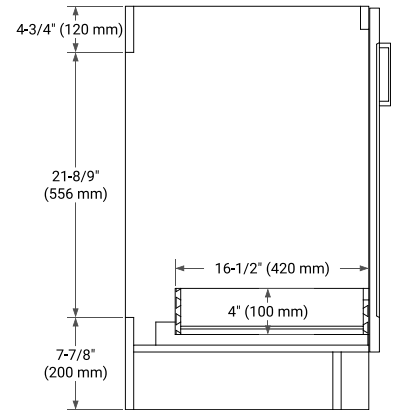

66" SINGLE SINK BASE CABINET

BASE CABINET DIMENSIONS

66" W x 21.6" D x 34.5" H

FEATURES

- Solid wood frame & plywood panels
- Dovetail drawers and joints
- Soft closing doors & drawers

HARDWARE FINISHES*

Brushed Nickel   Satin Brass   Matte Black   Polished Chrome

Hardware comes preinstalled with the illustrated option. Other finishes are available on our online store if you prefer a different one.

AVAILABLE COLORS

White   Grey   Midnight Blue

FRONT VIEW

SIDE VIEW

PLAN VIEW