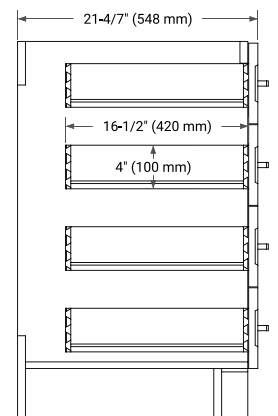

66" SINGLE SINK BASE CABINET

BASE CABINET DIMENSIONS

66" W x 21.6" D x 34.5" H

FEATURES

- Solid wood frame & plywood panels
- Dovetail drawers and joints
- Soft closing doors & drawers

HARDWARE FINISHES*

Brushed Nickel   Satin Brass   Matte Black   Polished Chrome

Hardware comes preinstalled with the illustrated option. Other finishes are available on our online store if you prefer a different one.

AVAILABLE COLORS

White   Grey   Midnight Blue

FRONT VIEW

SIDE VIEW

PLAN VIEW