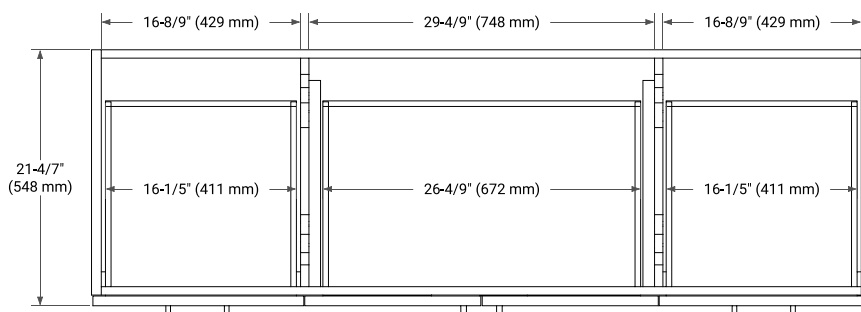

66" SINGLE SINK BASE CABINET

BASE CABINET DIMENSIONS

66" W x 21.6" D x 34.5" H

FEATURES

- Solid wood frame & plywood panels
- Dovetail drawers and joints
- Soft closing doors & drawers

HARDWARE FINISHES*

Brushed Nickel   Satin Brass   Matte Black   Polished Chrome

Hardware comes preinstalled with the illustrated option. Other finishes are available on our online store if you prefer a different one.

AVAILABLE COLORS

White   Grey   Midnight Blue

FRONT VIEW

SIDE VIEW

PLAN VIEW