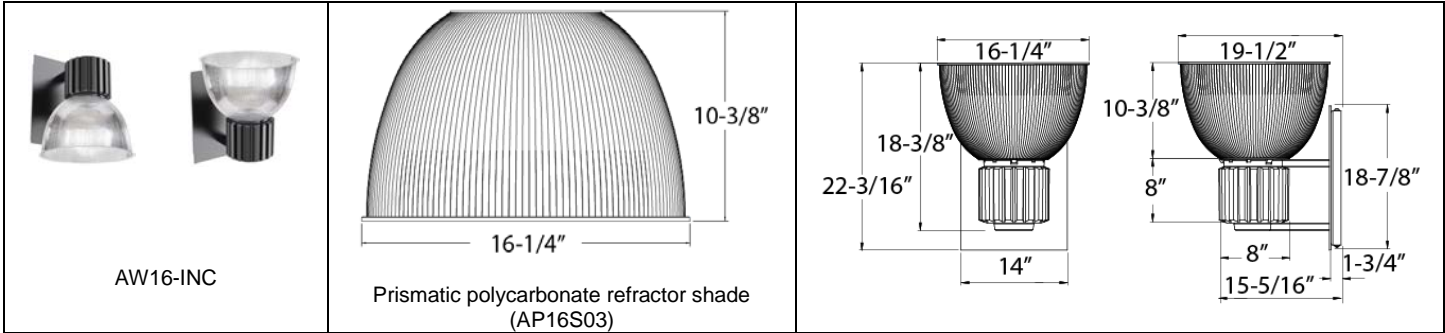

**AW16-INC**

**ARCHITECTURAL WALL SCNCE**  
**16" Medium Base Incandescent**

Type	
Project	
Catalog No.	

**DESCRIPTION**

JESCO's Medium base Wall Sconce is precision engineered to provide a functional light source that can be customized to accommodate both residential and commercial space.

**WALL MOUNT UNIT WITH SHADE**

Die cast aluminum wall mount unit. Powder coat grey. Prismatic polycarbonate refractor.  
**AW16-INC** – Medium base E26 socket

**OPTIONAL ACCESSORIES**

**AP16A-L04:** Prismatic conical lens

**ELECTRICAL**

Input 120VAC, 50/60Hz  
 Lamp 150W Max A21, Medium Base (sold separately)

**LABELS**

ETL and cETL Listed for use in dry or damp locations

**WARRANTY**

1 Years

**ORDERING INFORMATION**

Order Code:	<b>WALL MOUNT WITH PRISMATIC POLYCARBONATE REFRACTOR SHADE</b>	<b>AW16-INC- AP16S03CP</b> – Medium base wall mount unit with clear prismatic refractor shade
	<b>OPTIONAL LENS ACCESSORY</b>	<b>AP16A-L04</b> – Prismatic Clear Conical Lens, Includes Aluminum Band for Lens Mounting

**WALL SCNCE**

	Part Number	Description
	AW16-INC	Wall mount unit with prismatic polycarbonate refractor shade

**OPTIONAL ACCESSORIES**

	Part Number	Description
	AP16A-L04	Prismatic clear conical lens
		Includes aluminum ring for lens mounting