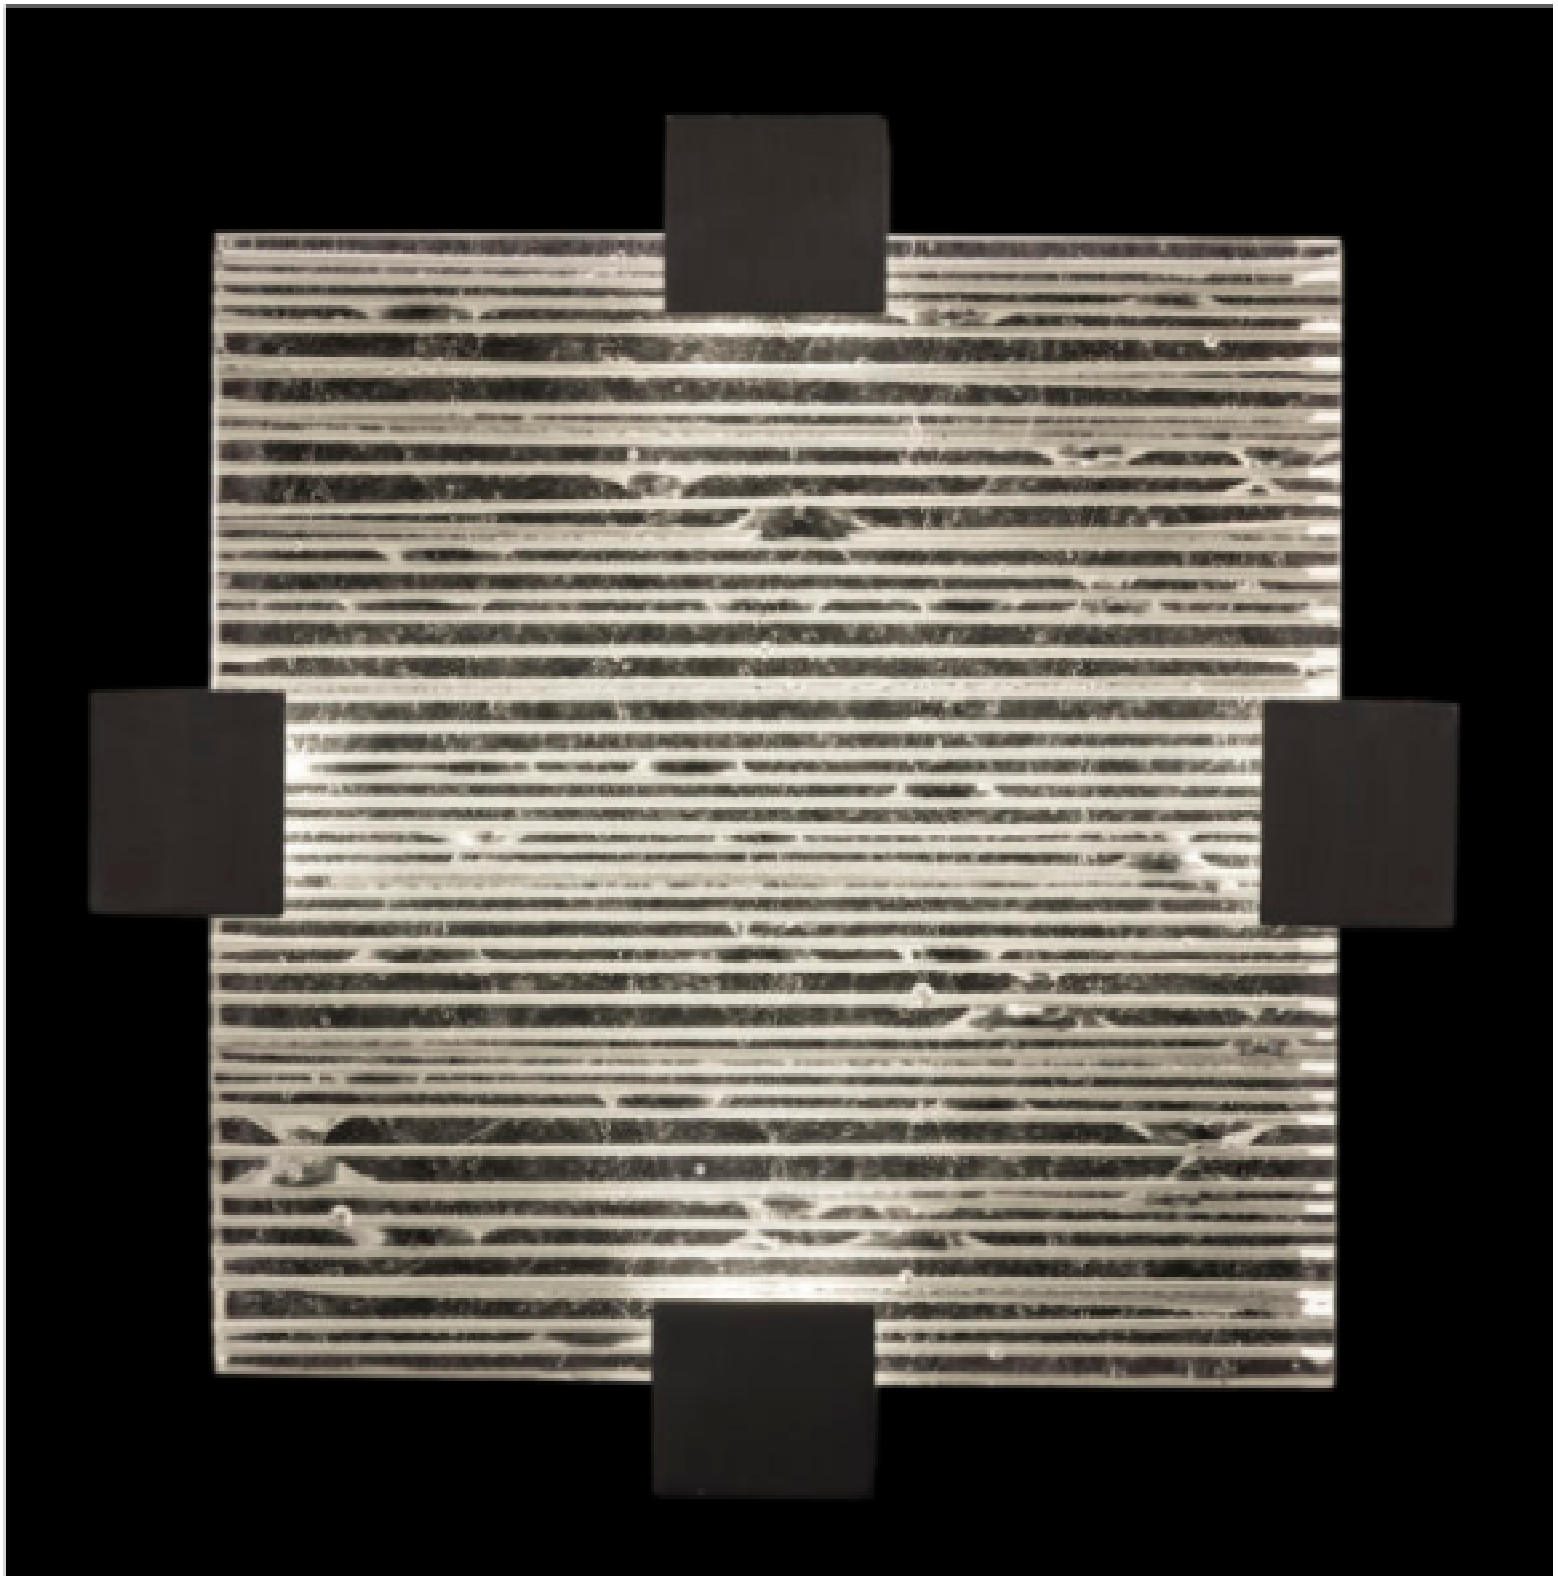

# FINE ART

HANDCRAFTED LIGHTING

TERRA 16.75" SQUARE FLUSH MOUNT 895440-15

## DESCRIPTION

Semi-flush mount featuring "Rake" cast glass. Inspired by Zen patterns formed with tiny pebbles, "Rake" combines monumental cast glass with deep hand carved patterns, perfectly captured by an array of hidden waterproof LEDs, giving the glass a truly cont

## MODEL NUMBER

895440-15

## DIMENSIONS

3.75" H x 16.75" W ( 10 cm x 43 cm )

**DIMENSIONS**

3.75" H x 16.75" W ( 10 cm x 43 cm )

**NET WEIGHT**

35 lbs., 16 kgs

**ELECTRICAL**

US Bulb: Integrated LED, 9.5W, Included