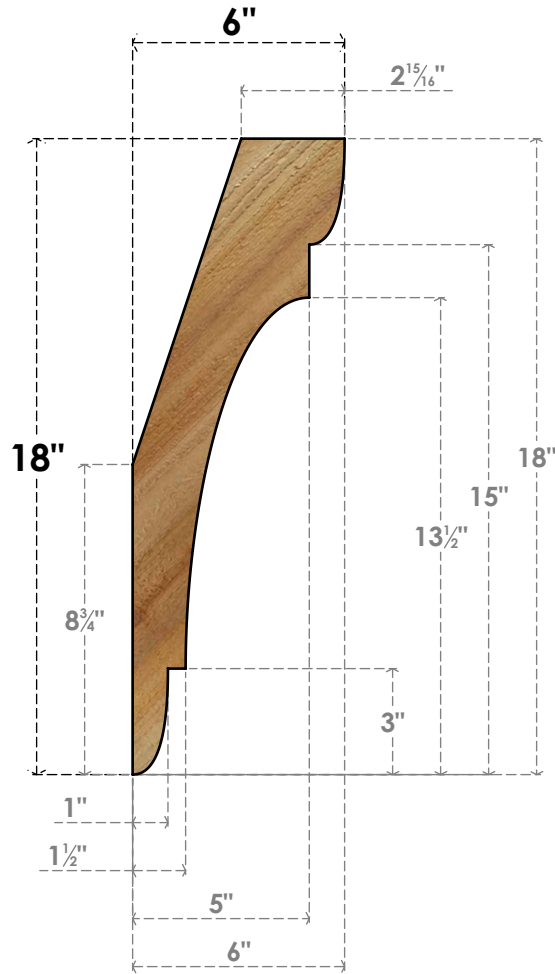

# BRC04X06X18OLY00RWR

4"W X 6"D X 18"H OLYMPIC ROUGH SAWN BRACE, WESTERN RED CEDAR

**SIDE**

**FRONT**

**EKENA MILLWORK**  
 2300 WEST MAIN ST.  
 CLARKSVILLE, TX 75426  
 TOLL FREE: 866-607-0453  
 WWW.EKENAMILLWORK.COM

**NOTES**

1. INSTALLATION TO BE COMPLETED IN ACCORDANCE WITH MANUFACTURER'S SPECIFICATIONS.
2. DRAWING MAY NOT BE TO SCALE
3. THIS DRAWING IS INTENDED FOR DESIGN AND PLANNING PURPOSES ONLY.
4. ALL INFORMATION CONTAINED HEREIN WAS CURRENT AT THE TIME OF DEVELOPMENT BUT MUST BE REVIEWED AND APPROVED BY THE PRODUCT MANUFACTURER TO BE CONSIDERED ACCURATE.
5. PRODUCTS ARE NOT KILN DRIED. THIS ITEM IS UNIQUE AND WILL CONTAIN THE NATURAL VARIATIONS THAT THE WOOD SPECIES OFFERS. THIS MAY RESULT IN VARIATIONS UP TO 1/4"