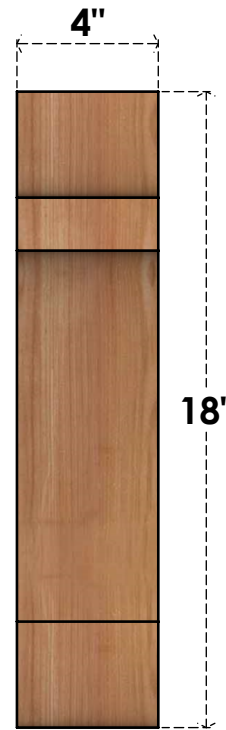

# BRC04X06X18OLY00RWR

4"W X 6"D X 18"H OLYMPIC ROUGH SAWN BRACE, WESTERN RED CEDAR

**SIDE**

**FRONT**

**EKENA MILLWORK**  
 2300 WEST MAIN ST.  
 CLARKSVILLE, TX 75426  
 TOLL FREE: 866-607-0453  
 WWW.EKENAMILLWORK.COM

**NOTES**

1. INSTALLATION TO BE COMPLETED IN ACCORDANCE WITH MANUFACTURER'S SPECIFICATIONS.
2. DRAWING MAY NOT BE TO SCALE
3. THIS DRAWING IS INTENDED FOR DESIGN AND PLANNING PURPOSES ONLY.
4. ALL INFORMATION CONTAINED HEREIN WAS CURRENT AT THE TIME OF DEVELOPMENT BUT MUST BE REVIEWED AND APPROVED BY THE PRODUCT MANUFACTURER TO BE CONSIDERED ACCURATE.
5. PRODUCTS ARE NOT KILN DRIED. THIS ITEM IS UNIQUE AND WILL CONTAIN THE NATURAL VARIATIONS THAT THE WOOD SPECIES OFFERS. THIS MAY RESULT IN VARIATIONS UP TO 1/4"