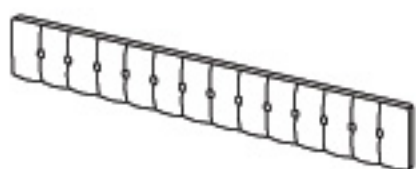

ASSEMBLY INSTRUCTION

SKU:N719P282874/N719P282877

SINGLE SOFA is packed in 2 Cartons

Carton	Disignation	Part		Hardware	
N719P282874	Left Armrest	①		 Ax2	 Bx8
	Right Armrest	②		 Cx8	 Dx8
	Leg	③		 M4 Ex1	 M6 Fx1
N719P282877	Backrest	④			
	Front Board	⑤			
	Seat Cushion Filling	⑥			
	Seat Cushion Cover	⑦			
	Seat Frame	⑧			

ASSEMBLY INSTRUCTION

PART LIST

① 1pc

Left Armrest

② 1pc

Right Armrest

③ 4pcs

Leg

④ 1pc

Backrest

⑤ 1pc

Front Board

⑥ 2pcs

Seat Cushion Filling

⑦ 2pcs

Seat Cushion Cover