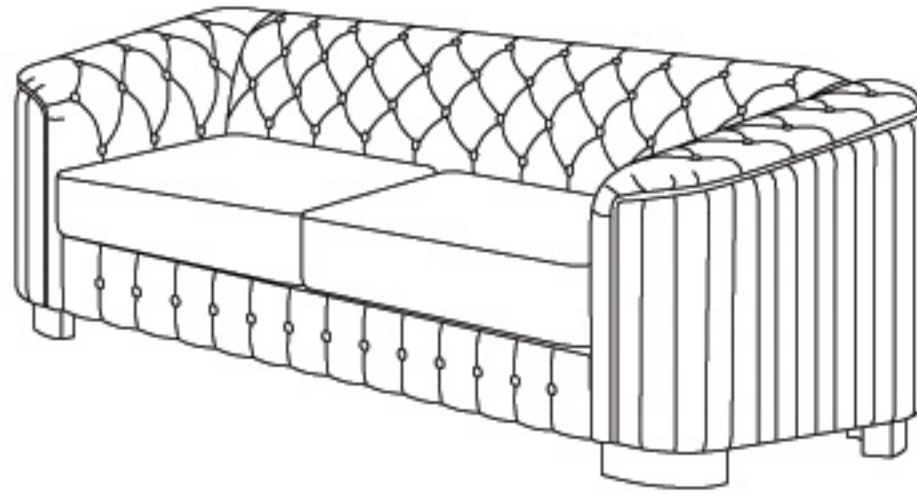

ASSEMBLY INSTRUCTION

SKU:N719P282874/N719P282877

SINGLE SOFA is packed in 2 Cartons

Carton	Disignation	Part		Hardware	
N719P282874	Left Armrest	①		 Ax2	 Bx8
	Right Armrest	②		 Cx8	 Dx8
	Leg	③		 M4 Ex1	 M6 Fx1
N719P282877	Backrest	④			
	Front Board	⑤			
	Seat Cushion Filling	⑥			
	Seat Cushion Cover	⑦			
	Seat Frame	⑧			

ASSEMBLY INSTRUCTION

PART LIST

① 1pc

Left Armrest

② 1pc

Right Armrest

③ 4pcs

Leg

④ 1pc

Backrest

⑤ 1pc

Front Board

⑥ 2pcs

Seat Cushion Filling

⑦ 2pcs

Seat Cushion Cover