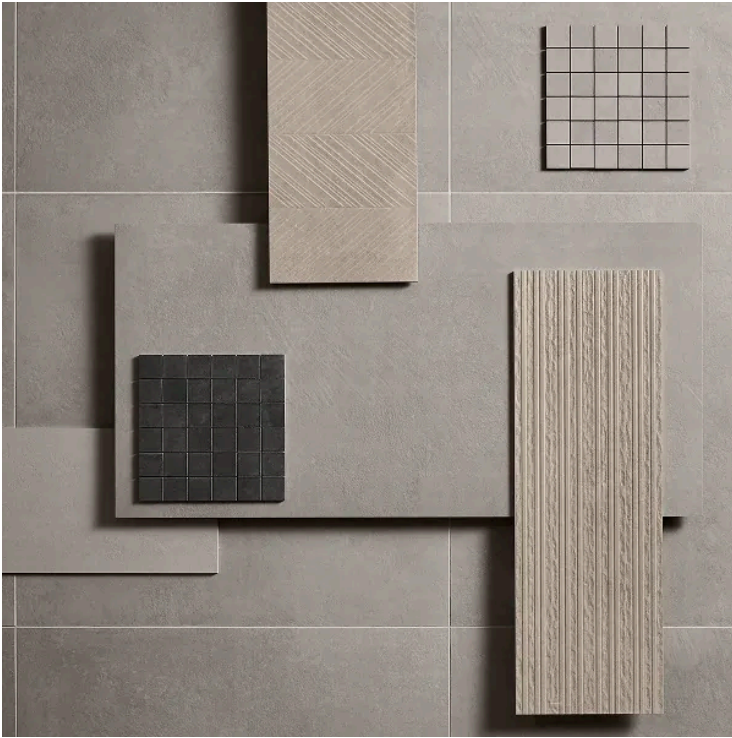

STONESIDE PEARL GRAY CHEVRON 12X36 TEXTURED MATTE CERAMIC TILE

Channeling the look and feel of concrete, the Stoneside Pearl Gray Chevron 12x36 Textured Matte Ceramic Tile is enhanced by natural color variation that adds authenticity to its soft gray hue. Its textured surface features a chevron pattern and a modern matte finish for a clean look. This large-format ceramic tile requires fewer grout lines for a seamless look that can make spaces feel larger.

Tile Use

Backsplash, Bathroom Wall, Kitchen Wall, Shower Wall, Wall Tile

Water Absorption

>10%

Weight

44.1 lbs

DIMENSIONS

Sample Size

4" x 9"

STONESIDE

Made in Spain but inspired by NYC, the urban-leaning StoneSide collection of stone-look tiles offers a modern take on a classic urban style. This highly adaptable line is composed of complementary colors and a full suite of formats, from mosaic to oversized. The durable porcelain and ceramic tiles feature natural color variation and a matte finish for an authentic look. Warm, neutral hues add a sophisticated appeal to this robust and versatile collection.