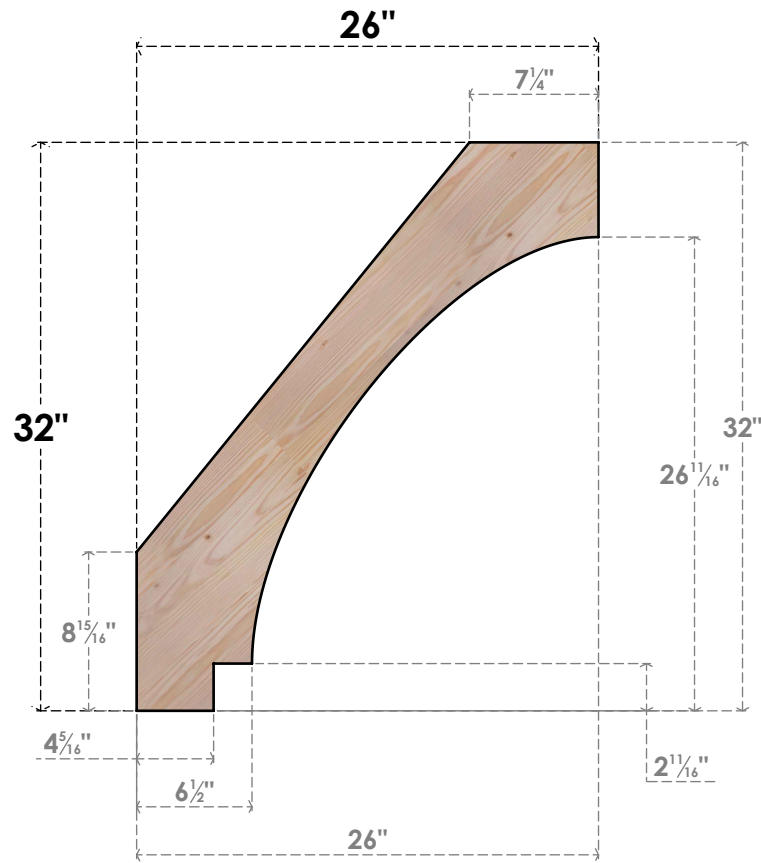

BRC06X26X32IMP00SDF

5 1/2"W X 26"D X 32"H IMPERIAL SMOOTH BRACE, DOUGLAS FIR

SIDE

FRONT

EKENA MILLWORK
 2300 WEST MAIN ST.
 CLARKSVILLE, TX 75426
 TOLL FREE: 866-607-0453
 WWW.EKENAMILLWORK.COM

NOTES

1. INSTALLATION TO BE COMPLETED IN ACCORDANCE WITH MANUFACTURER'S SPECIFICATIONS.
2. DRAWING MAY NOT BE TO SCALE
3. THIS DRAWING IS INTENDED FOR DESIGN AND PLANNING PURPOSES ONLY.
4. ALL INFORMATION CONTAINED HEREIN WAS CURRENT AT THE TIME OF DEVELOPMENT BUT MUST BE REVIEWED AND APPROVED BY THE PRODUCT MANUFACTURER TO BE CONSIDERED ACCURATE.
5. PRODUCTS ARE NOT KILN DRIED. THIS ITEM IS UNIQUE AND WILL CONTAIN THE NATURAL VARIATIONS THAT THE WOOD SPECIES OFFERS. THIS MAY RESULT IN VARIATIONS UP TO 1/4"