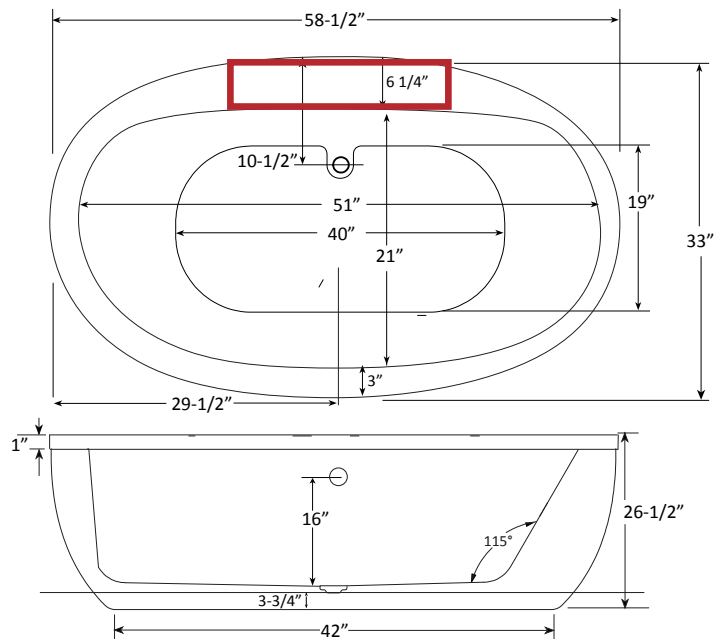

Deck Mount Faucet Location

Specifications and features are subject to change without notice and are + .25". All final measurements should be taken from tub on site.

HydroMassage Products LLC • 303-341-1845 • Fax: 303-341-1850 • www.hydromassageproducts.com