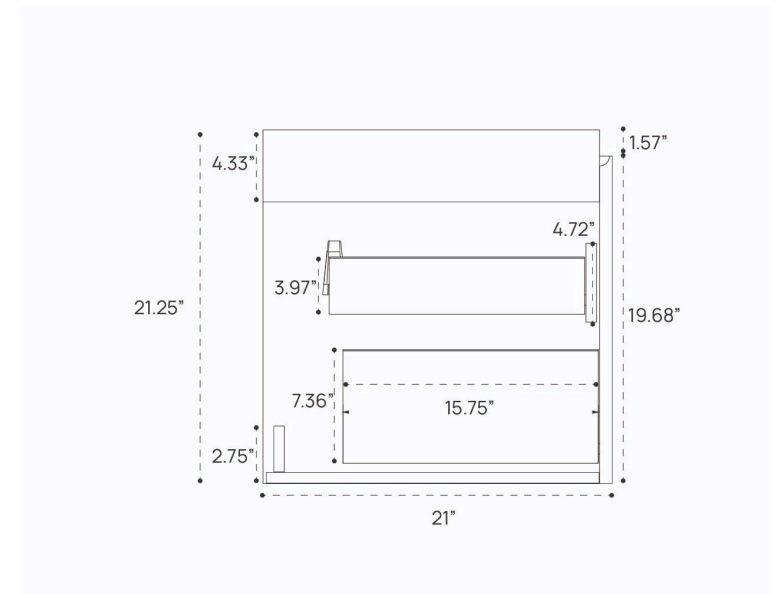

MELROSE VANITY DIMENSION GUIDE | 36"

3D VIEW

FRONT VIEW

SIDE VIEW

MELROSE VANITY DIMENSION GUIDE | 48"

3D VIEW

FRONT VIEW

SIDE VIEW