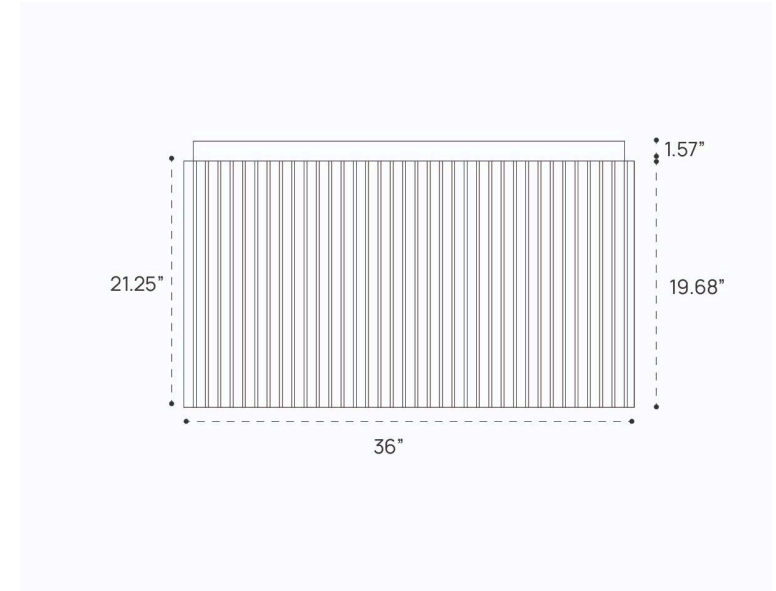

MELROSE VANITY DIMENSION GUIDE | 36"

3D VIEW

FRONT VIEW

SIDE VIEW

MELROSE VANITY DIMENSION GUIDE | 48"

3D VIEW

FRONT VIEW

SIDE VIEW