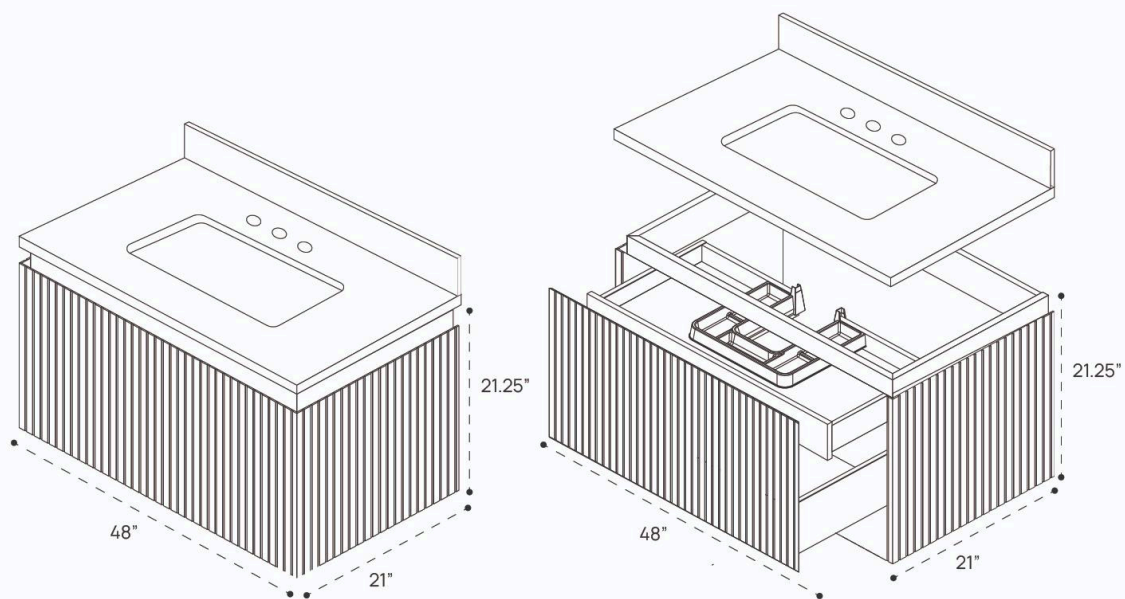

MELROSE VANITY DIMENSION GUIDE | 36"

3D VIEW

FRONT VIEW

SIDE VIEW

MELROSE VANITY DIMENSION GUIDE | 48"

3D VIEW

FRONT VIEW

SIDE VIEW