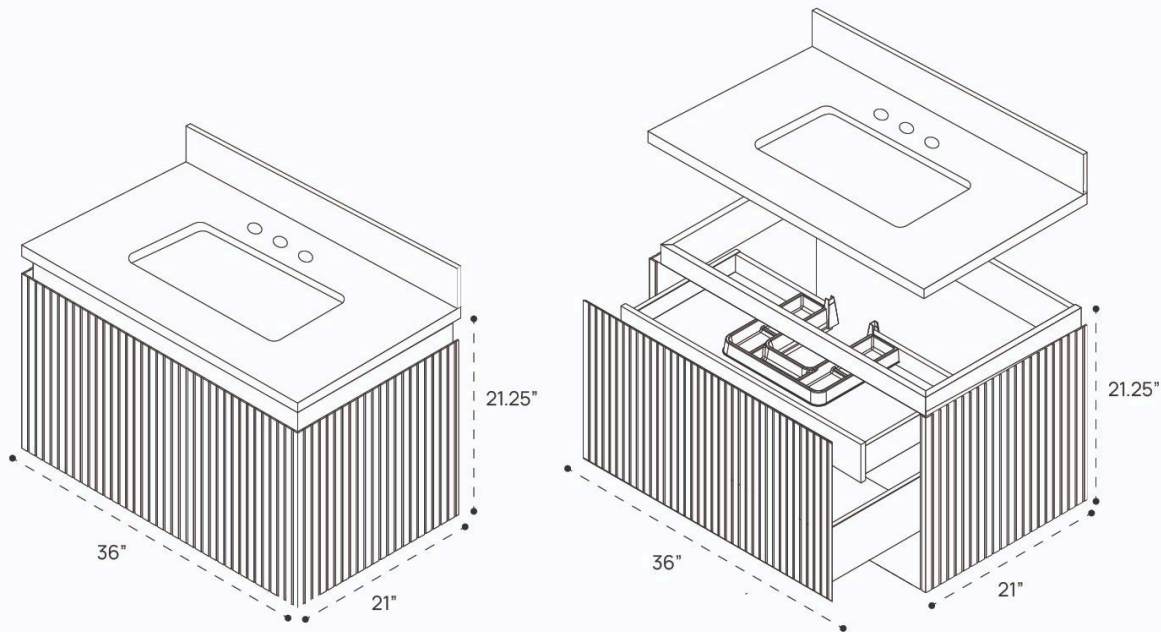

MELROSE VANITY DIMENSION GUIDE | 36"

3D VIEW

FRONT VIEW

SIDE VIEW

MELROSE VANITY DIMENSION GUIDE | 48"

3D VIEW

FRONT VIEW

SIDE VIEW