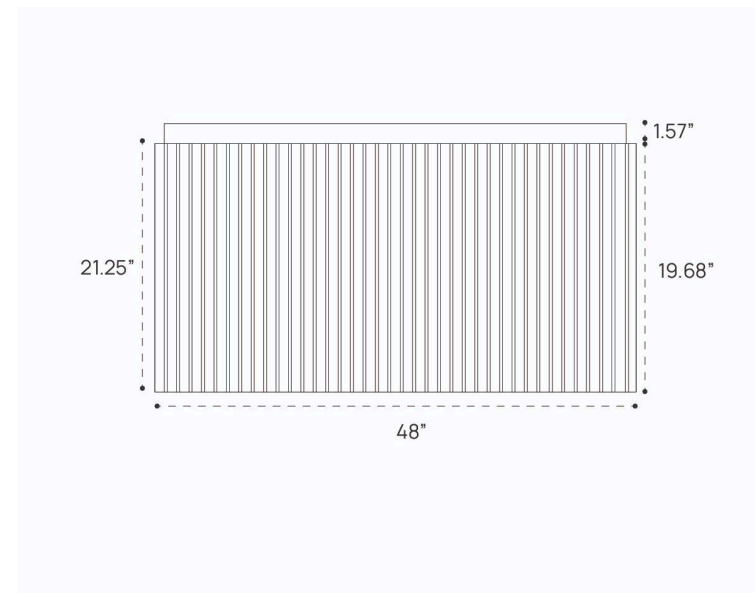

MELROSE VANITY DIMENSION GUIDE | 36"

3D VIEW

FRONT VIEW

SIDE VIEW

MELROSE VANITY DIMENSION GUIDE | 48"

3D VIEW

FRONT VIEW

SIDE VIEW