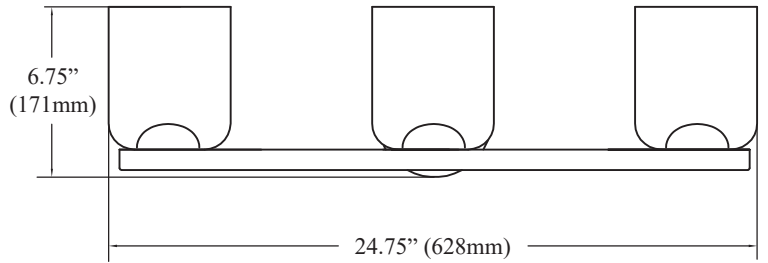

1

2

3

4

5

3 x 10W AC LED
3000K CRI90+
2835 Initial Lumens
1035 Delivered Lumens
Included/Inclus
Imput:120V

Front Vie/Vue de Face

Side View/Vue de Côté