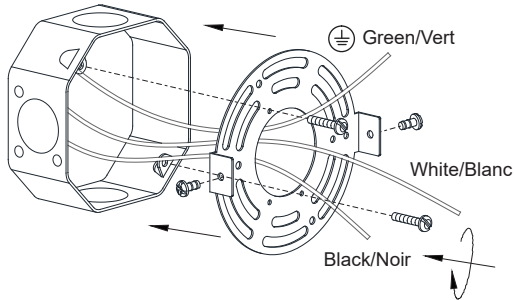

1

2

3

4

5

3 x 10W AC LED
3000K CRI90+
2835 Initial Lumens
1035 Delivered Lumens
Included/Inclus
Imput:120V

Front Vie/Vue de Face

Side View/Vue de Côté