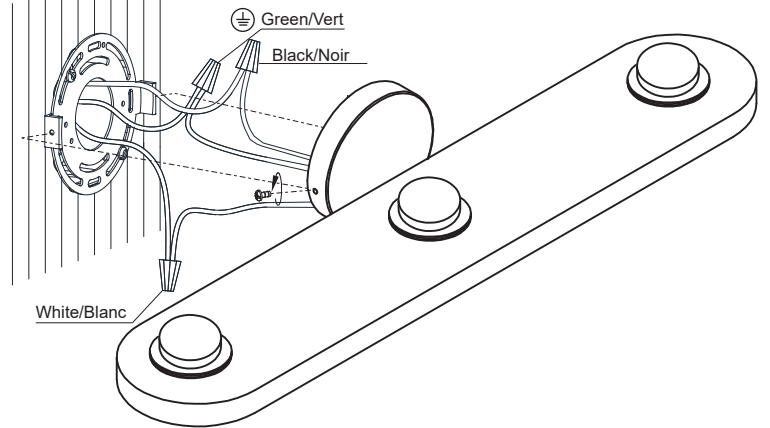

1

2

3

4

5

3 x 10W AC LED
3000K CRI90+
2835 Initial Lumens
1035 Delivered Lumens
Included/Inclus
Imput:120V

Front Vie/Vue de Face

Side View/Vue de Côté