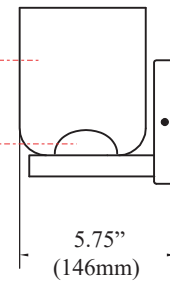

Side View/Vue de Côté

Replacement Clear Glass

Replacement White Diffuser