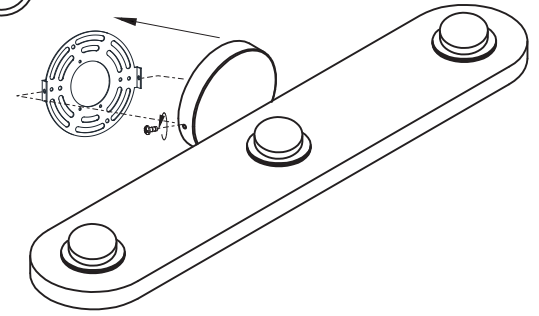

1

2

3

4

5

3 x 10W AC LED
3000K CRI90+
2835 Initial Lumens
1035 Delivered Lumens
Included/Inclus
Imput:120V

Front Vie/Vue de Face

Side View/Vue de Côté

Replacement Clear Glass

Replacement White Diffuser

Warning/Attention

This product must be installed in accordance with the applicable installation code by a person familiar with the construction and operation of the product and the hazards involved.