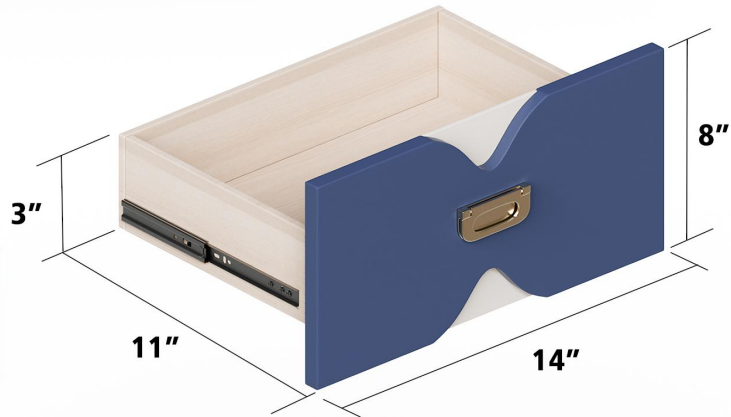

90lb Overall  
Load-bearing

Overall dimension:  
22" L x 14" W x 20" H