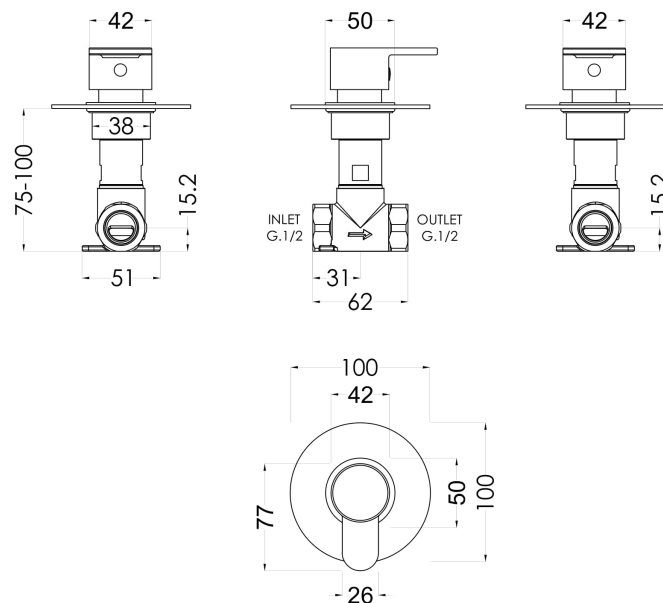

Sales Code: BINST10

Description: Binsey Concealed Stop Tap

Product Dimensions

Length (mm):	
Width (mm):	100
Height (mm):	100
Depth (mm):	135
Nett Weight (kg):	0.77

Packaging Dimensions

Length (mm):	175
Width (mm):	157
Height (mm):	
Gross Weight (kg):	0.77

Packaging Data

Box Colour:	White Cardboard Box
Box Qty:	1
Label Size:	100 x 50
Label Colour:	White Label
Label Qty:	1

Outer Box Dimensions (If Applicable)

Length (mm):	
Width (mm):	330
Height (mm):	560
Depth (mm):	195
Gross Weight (kg):	
Barcode:	5056211899013

Product Details

Country of Origin:	United Kingdom
Fitting Instruction:	Yes
Product Material:	Brass
Mount Type:	Wall, Recessed
Outlet Elbow Supplied:	No
Easy Clean:	Not Applicable
Head Included:	No
Handset Included:	No
Body Jets Included:	No
No of Body Jets:	Not Applicable
Operating Pressure (bar):	0.2
Valve/Cartridge Type:	1/4 Turn Ceramic Disc
Flow Rates (L/min):	0.1 bar: 5.4 0.5 bar: 13.4 1 bar: 19.2 2 bar: 27.5 3 bar: 33.3
TMV2 Approved:	No Approval No: N/A
TMV3 Approved:	No Approval No: N/A
WRAS Approved:	No Approval No: N/A
Head Function:	Not Applicable
Handset Function:	Not Applicable
Body Jet Info:	Not Applicable
Pipe Size:	15 mm (1/2" Bsp)
Pipe Centres:	N/A
Colour/Finish:	Chrome
Hose Included:	Not Applicable
No. of Outlets:	1