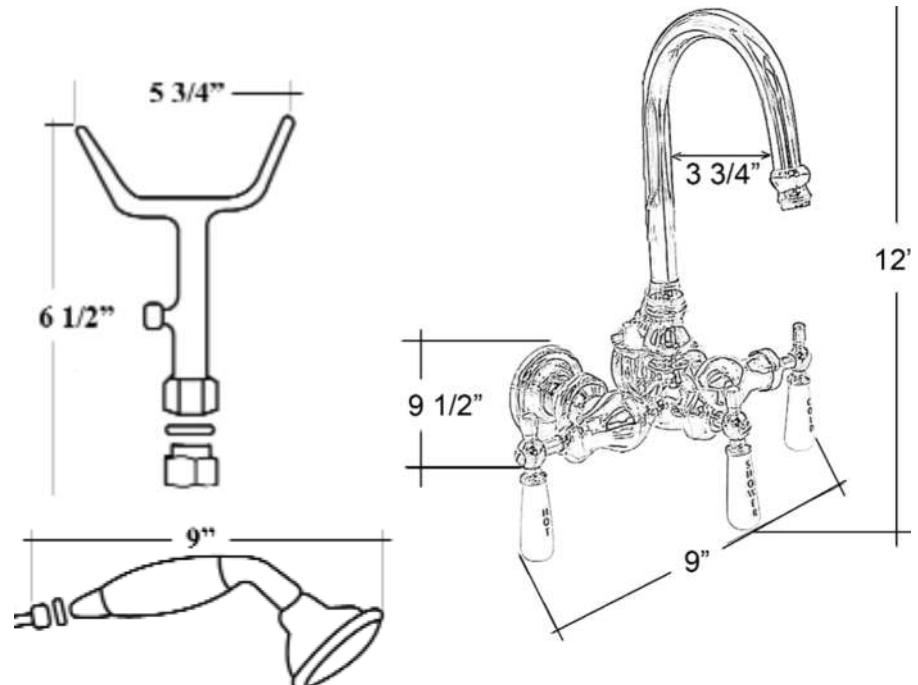

TUB WALL-MOUNTED FAUCET WITH HAND SHOWER

Cat. No.

4022

Features:

- ▶ Code gooseneck spout
- ▶ Telephone style handheld shower with cradle and 59" hose
- ▶ Backflow preventor in handshower
- ▶ ¼ turn ceramic disc cartridges
- ▶ 3-3/8" centers for tub wall mount installation
- ▶ Centers can be adjusted out to 9" with use of part #4501 (Swivel arms)
- ▶ IAPMO certified
- ▶ Flow rate is 3.68 GPM
- ▶ Flow rate for handshower is 1.8 GPM
- ▶ To be used with double offset bath supplies: part #5576
- ▶ Can be used with freestanding bath supplies Part #4502

W: 9"
D: 9-1/2"
H: 12"

Finishes:

BP	Polished Brass	PN	Polished Nickel
CP	Polished Chrome	ORB	Oil Rubbed Bronze
SN	Brushed Nickel		

Dimensions are nominal and may vary. Dimensions and specifications subject to change without notice.