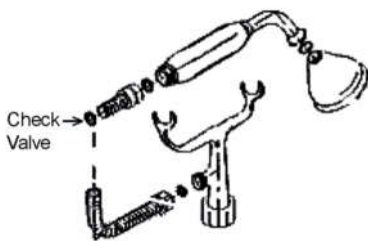

TUB WALL-MOUNTED FAUCET WITH HAND SHOWER

Cat. No.

4022

Features:

- ▶ Code gooseneck spout
- ▶ Telephone style handheld shower with cradle and 59" hose
- ▶ Backflow preventor in handshower
- ▶ ¼ turn ceramic disc cartridges
- ▶ 3-3/8" centers for tub wall mount installation
- ▶ Centers can be adjusted out to 9" with use of part #4501 (Swivel arms)
- ▶ IAPMO certified
- ▶ Flow rate is 3.68 GPM
- ▶ Flow rate for handshower is 1.8 GPM
- ▶ To be used with double offset bath supplies: part #5576
- ▶ Can be used with freestanding bath supplies Part #4502

W: 9"
D: 9-1/2"
H: 12"

Finishes:

BP	Polished Brass	PN	Polished Nickel
CP	Polished Chrome	ORB	Oil Rubbed Bronze
SN	Brushed Nickel		

Dimensions are nominal and may vary. Dimensions and specifications subject to change without notice.