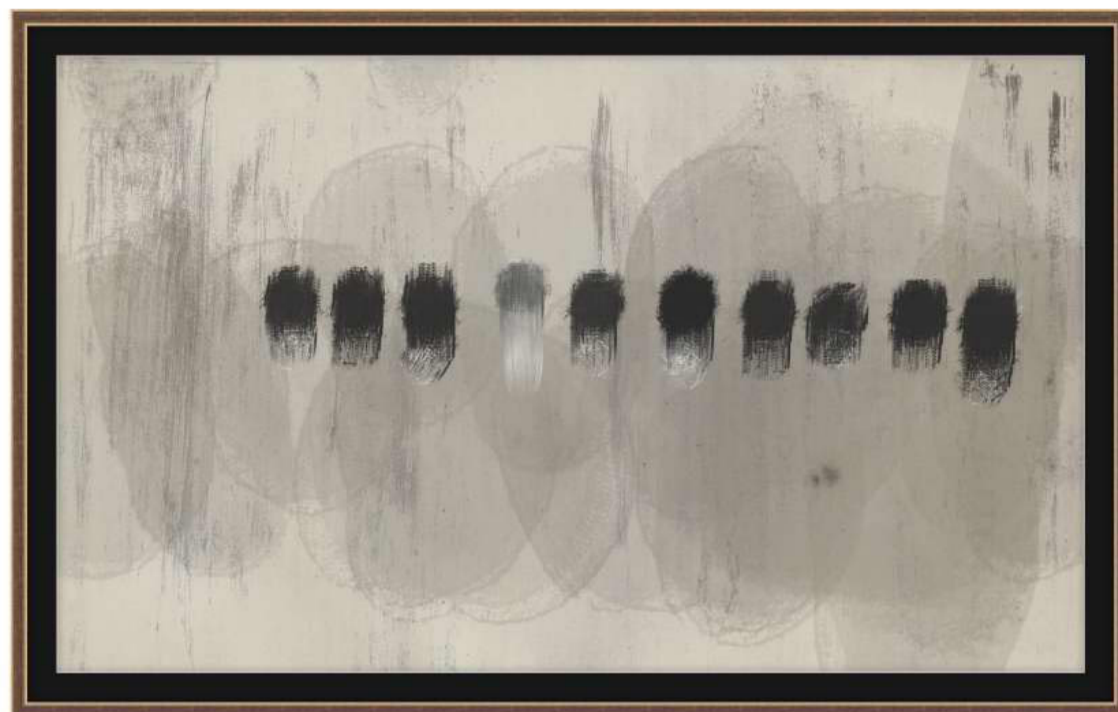

# THEODORE ALEXANDER

## Channelled Bedrock Grey 1

D1461S29214-2386

Channelled Bedrock Grey is an exemplary work on paper that recalls the Modern Art period of the 20th century. Patterns and shapes define this work with the repetition of muted ovals and bold dot-like marks that also lend depth to the piece. Texture is perceived from an overlay of scratch markings. A narrow, yet striking palette in sand, river-rock grey, and onyx provide the perfect balance to this work.

Abstract forms in grayscale break up a background of subdued geometric shapes in Channelled Bedrock Grey. An exclusive work of art for ART by TA.

► Frame Width: 1.125 in

W 41 x D 1¼ x H 26 inches

**Material(s):** Paper