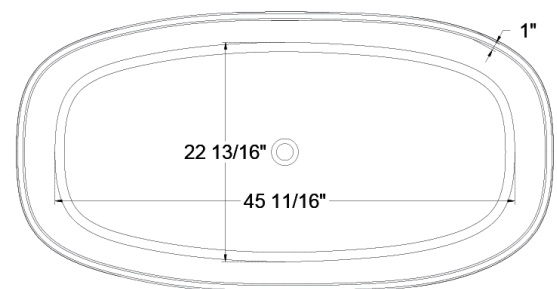

MODEL No. GP965-59MW

(Front View)

(Side View)

(Bottom view)

(Top View)