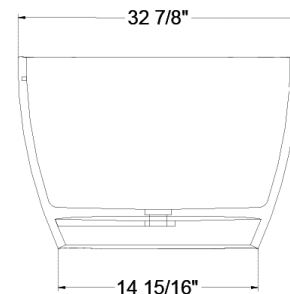

626-679-3588
service@getprohome.com
www.getprohome.com
162 Atlantic St, Pomona, CA 91768

SIZE DETAILS

SOLID SURFACE BATHTUB

service@getprohome.com
626 679 3588

PRODUCT
INSTRUCTION
VIDEO

SIZE DETAILS

PRODUCT
INSTRUCTION
VIDEO

MODEL No. GP965-59MW

(Front View)

(Side View)

(Bottom view)

(Top View)