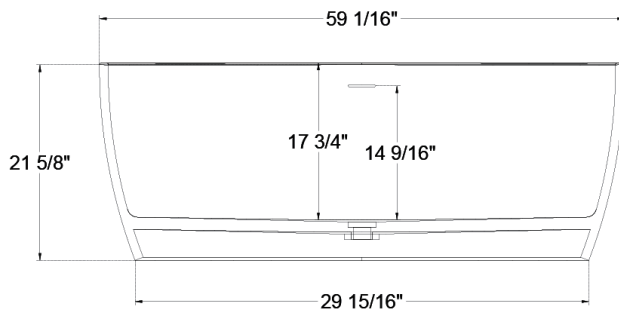

626-679-3588
service@getprohome.com
www.getprohome.com
162 Atlantic St, Pomona, CA 91768

SIZE DETAILS

SOLID SURFACE BATHTUB

service@getprohome.com
626 679 3588

PRODUCT
INSTRUCTION
VIDEO

SIZE DETAILS

PRODUCT
INSTRUCTION
VIDEO

MODEL No. GP965-59MW

(Front View)

(Side View)

(Bottom view)

(Top View)