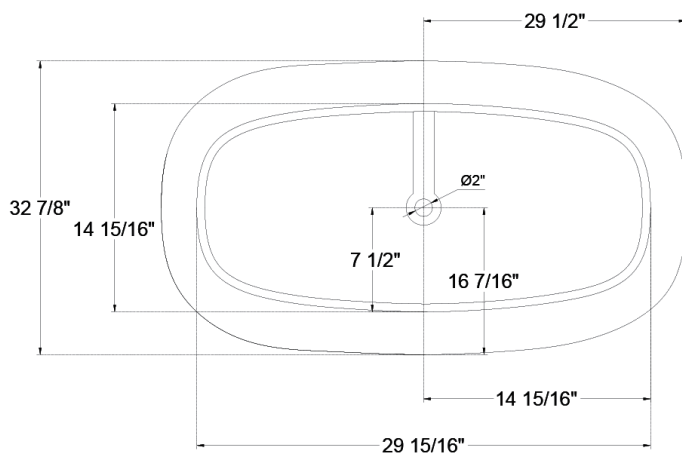

626-679-3588
service@getprohome.com
www.getprohome.com
162 Atlantic St, Pomona, CA 91768

SIZE DETAILS

SOLID SURFACE BATHTUB

service@getprohome.com
626 679 3588

PRODUCT
INSTRUCTION
VIDEO

SIZE DETAILS

PRODUCT
INSTRUCTION
VIDEO

MODEL No. GP965-59MW

(Front View)

(Side View)

(Bottom view)

(Top View)