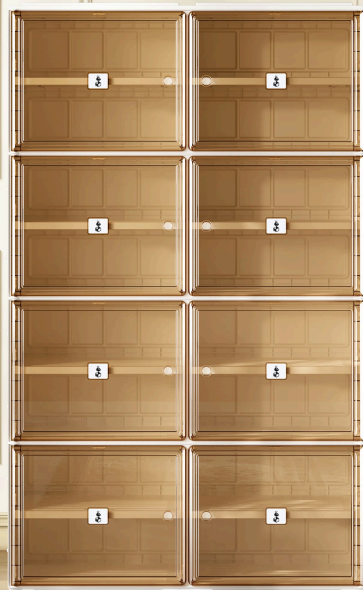

FOLD IN SECONDS NO TOOLS NEEDED

ONE-PIECE INTEGRATED DESIGN ALLOWS QUICK FOLDING
AND SETUP WITHOUT SCREWS OR TOOLS.
EASY TO STORE WHEN NOT IN USE.

Tool-Free
Setup

One-Piece
Foldable Frame

Space-Saving
Storage

Fast Open
& Fold