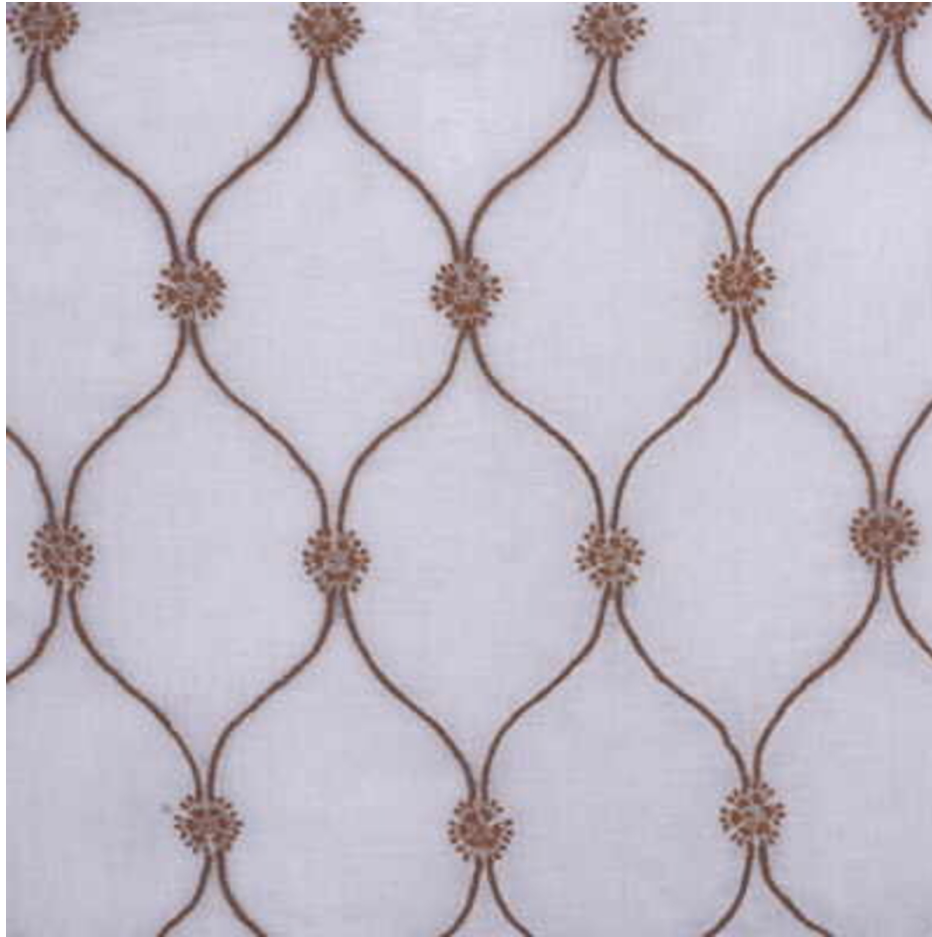

**Stelle Sheer - Nectar**  
SKU: 2007177.112.0

**LEE JOFA**

SKU: **2007177.112.0**

Repeat UOM: **in in (0 cm)**

Horizontal Repeat: **5.5 in (13.97 cm)**

Type: **Embroidery, Sheer**

Railroaded: **No**

Composition: **Linen - 78%, Polyester - 22%**

Width: **54 in (137.16 cm)**

Vertical Repeat: **10.5 in (26.67 cm)**

Brand: **Lee Jofa**

Finish: **Washed**

End Use: **Drapery**