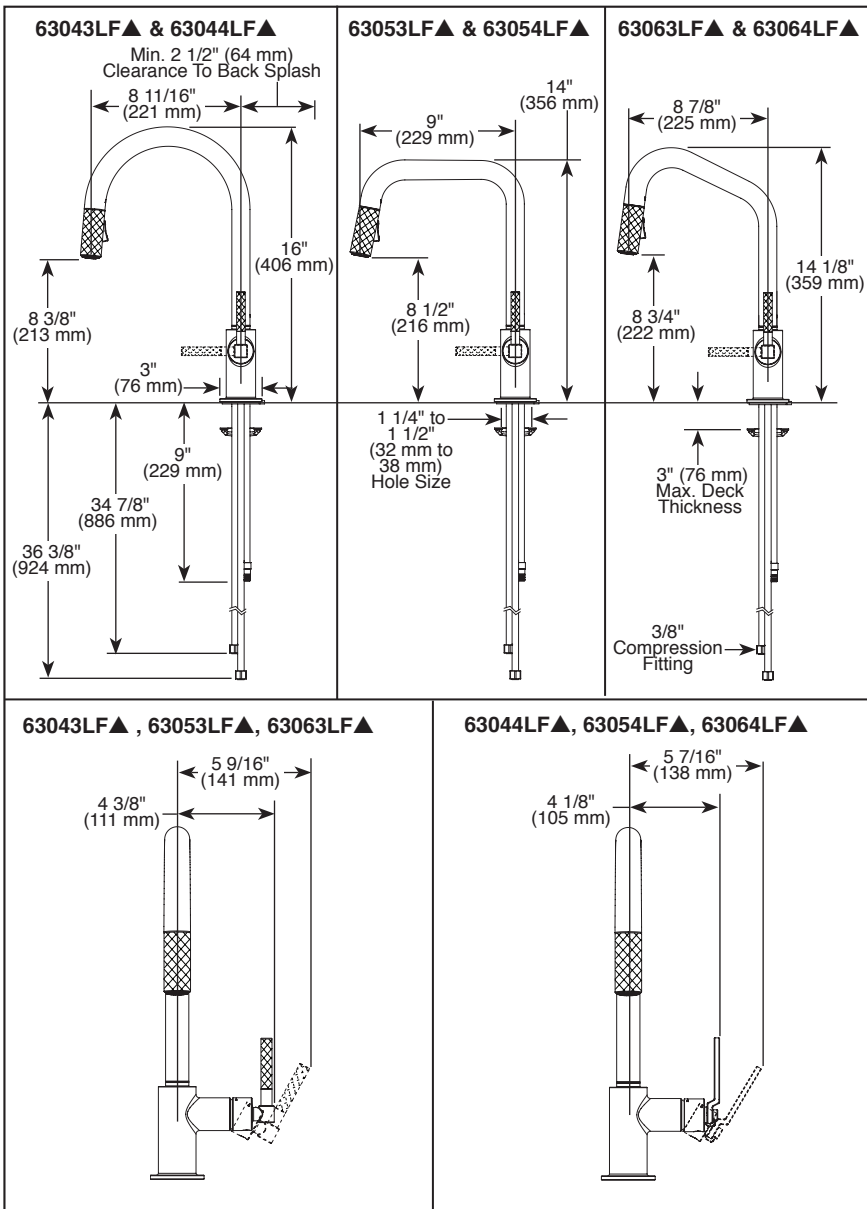

BRIZO®

KITCHEN FAUCETS

- Litze™ Collection
- Single Handle Pull-Down

FEATURES:

- MagneDock® Magnetic Docking

STANDARD SPECIFICATIONS:

- Maximum 1.8 gpm @ 60 psi, 6.8 L/min @ 414 kPa
- One hole mount
- Euro-motion ceramic cartridge
- Spout rotates 360°
- Two-function wand; Aerated stream or spray
- Dual integral check valves in sprayer
- Quick connect hoses
- Hose travels inside mounting shank so it will not interfere with deck edges

COMPLIES WITH:

- ASME A112.18.1 / CSA B125.1
- ASME A112.18.6
- ♿ Indicates compliance to ICC/ANSI A117.1 - Valve control only

Submitted Model No.: _____
 Specific Features: _____

▲ Designate proper finish suffix