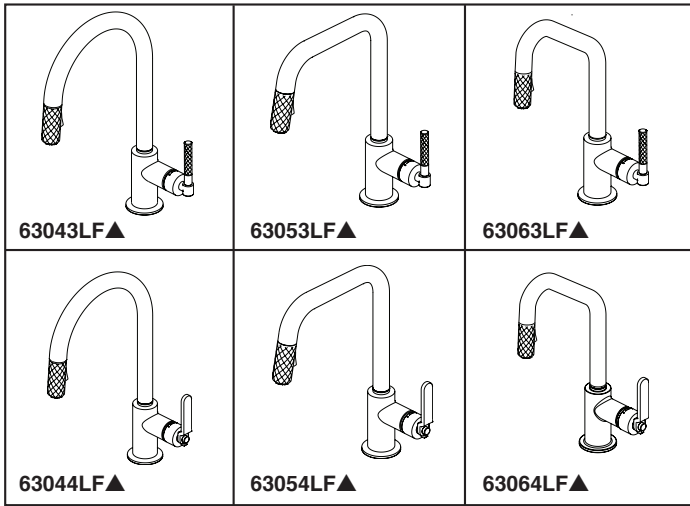

BRIZO®

KITCHEN FAUCETS

- Litze™ Collection
- Single Handle Pull-Down

FEATURES:

- MagneDock® Magnetic Docking

STANDARD SPECIFICATIONS:

- Maximum 1.8 gpm @ 60 psi, 6.8 L/min @ 414 kPa
- One hole mount
- Euro-motion ceramic cartridge
- Spout rotates 360°
- Two-function wand; Aerated stream or spray
- Dual integral check valves in sprayer
- Quick connect hoses
- Hose travels inside mounting shank so it will not interfere with deck edges

WARRANTY

- Parts and Finish - Lifetime limited warranty; or for commercial purchasers, 10 years for multi-family residential (apartments and condominiums) and 5 years for all other commercial uses, in each case from the date of purchase.
- Electronic Parts and Batteries (if applicable) - 5 years from the date of purchase; or for commercial purchasers, 1 year from the date of purchase. No warranty is provided on batteries.

COMPLIES WITH:

- ASME A112.18.1 / CSA B125.1
- ASME A112.18.6
- ♿ Indicates compliance to ICC/ANSI A117.1 - Valve control only

Submitted Model No.: _____
Specific Features: _____