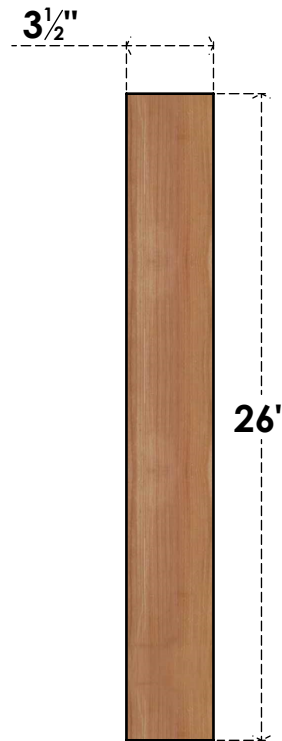

BRC04X22X26TRA00SWR

3 1/2"W X 22"D X 26"H TRADITIONAL SMOOTH BRACE, WESTERN RED CEDAR

SIDE

FRONT

EKENA MILLWORK
 2300 WEST MAIN ST.
 CLARKSVILLE, TX 75426
 TOLL FREE: 866-607-0453
 WWW.EKENAMILLWORK.COM

NOTES