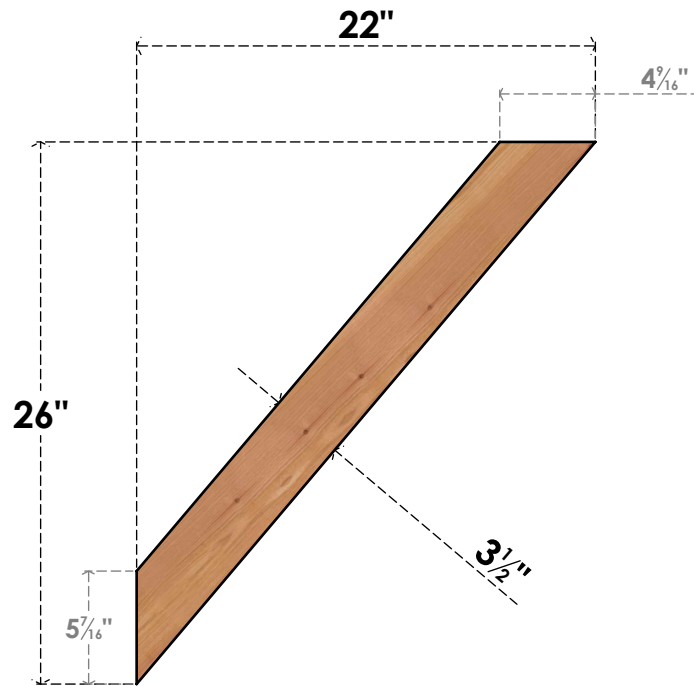

BRC04X22X26TRA00SWR

3 1/2"W X 22"D X 26"H TRADITIONAL SMOOTH BRACE, WESTERN RED CEDAR

SIDE

FRONT

EKENA MILLWORK
 2300 WEST MAIN ST.
 CLARKSVILLE, TX 75426
 TOLL FREE: 866-607-0453
 WWW.EKENAMILLWORK.COM

NOTES