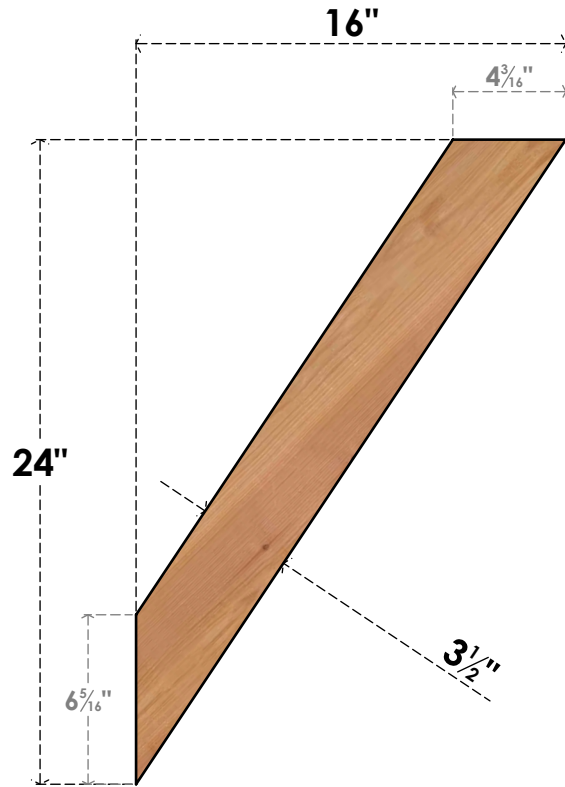

# BRC04X16X24TRA00SWR

3 1/2"W X 16"D X 24"H TRADITIONAL SMOOTH BRACE, WESTERN RED CEDAR

**SIDE**

**FRONT**

EKENA MILLWORK  
 2300 WEST MAIN ST.  
 CLARKSVILLE, TX 75426  
 TOLL FREE: 866-607-0453  
 WWW.EKENAMILLWORK.COM