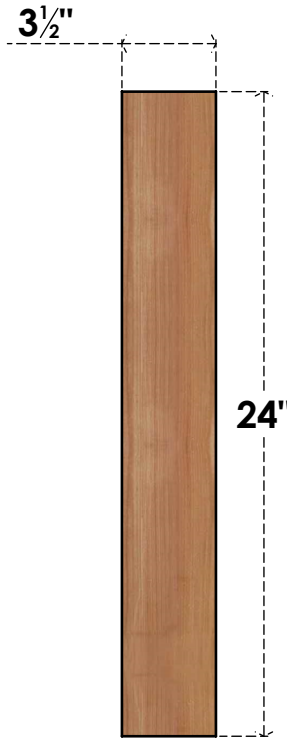

# BRC04X16X24TRA00SWR

3 1/2"W X 16"D X 24"H TRADITIONAL SMOOTH BRACE, WESTERN RED CEDAR

**SIDE**

**FRONT**

EKENA MILLWORK  
 2300 WEST MAIN ST.  
 CLARKSVILLE, TX 75426  
 TOLL FREE: 866-607-0453  
 WWW.EKENAMILLWORK.COM

**NOTES**

1. INSTALLATION TO BE COMPLETED IN ACCORDANCE WITH MANUFACTURER'S SPECIFICATIONS.
2. DRAWING MAY NOT BE TO SCALE
3. THIS DRAWING IS INTENDED FOR DESIGN AND PLANNING PURPOSES ONLY.
4. ALL INFORMATION CONTAINED HEREIN WAS CURRENT AT THE TIME OF DEVELOPMENT BUT MUST BE REVIEWED AND APPROVED BY THE PRODUCT MANUFACTURER TO BE CONSIDERED ACCURATE.
5. PRODUCTS ARE NOT KILN DRIED. THIS ITEM IS UNIQUE AND WILL CONTAIN THE NATURAL VARIATIONS THAT THE WOOD SPECIES OFFERS. THIS MAY RESULT IN VARIATIONS UP TO 1/4"