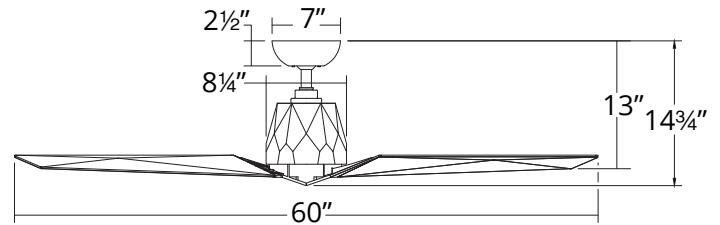

VORTEX

FR-W1810-60L

60" Ceiling Fan

MODERN FORMS

SMART FANS

PRODUCT DESCRIPTION

Finished in gloss black, gloss white or the kind of silver you'd find on a Maserati, this sleek, sculptural design makes an ultra-luxe modern statement. Powered by a highly efficient DC motor, Vortex runs on stealth mode all day and night—the only sound you'll hear is the air whispering through the room. Use with the Modern Forms app for a full complement of luxury smart controls.

FEATURES

- 6 fan speeds through both Summer and Winter Modes
- Silent DC motor
- Includes BT remote control (AS still comes with wall control)
- Optional wall control for 3, 4-way control sold separately
- Compatible with Modern Forms app

AIRFLOW/ENERGY EFFICIENCY

Weighted-Average/High Airflow CFM:	7663/5207
Weighted-Average/High Energy Use (W):	13/32
Estimated Yearly Energy Cost ($):	4
Weighted-Average/High Efficiency (CFM/W):	211/209
Max RPM:	145

SPECIFICATIONS

Construction:	Aluminum, ABS
Blade:	13° Pitch, 60" sweep
Downrod:	.75"W x 4.5"H included
Mounting Slope:	Up to 30°
Wire:	80"
Hanging Weight:	13 lbs
Total Power:	32W
Standards:	UL/cUL Wet Location listed, Title 24 JA8-2016 Compliant, Title 20, Energy Star rated
Motor Type:	125 x 20 sensorless DC motor

WIRELESS PERFORMANCE

Wi-Fi Range:	Up to 150 ft*
Bluetooth Range:	Up to 150 ft*

ORDER NUMBER

Model	Housing	Blade
FR-W1810-60L	AS Automotive Silver	AS Automotive Silver
	GB Gloss Black	GB Gloss Black
	GW Gloss White	GW Gloss White

Example: FR-W1810-60L-AS

- *Results may vary based on application and surroundings.
- *This fan comes uni-pack - blade select options are not available

The Modern Forms app synchronizes seamlessly with smart home devices you already own

modernforms.com
Phone (800) 526.2588
Fax (800) 526.2585

Headquarters/Eastern Distribution Center
44 Harbor Park Drive
Port Washington, NY 11050

Central Distribution Center
1600 Distribution Ct
Lithia Springs, GA 30122

Western Distribution Center
1750 Archibald Avenue
Ontario, CA 91760