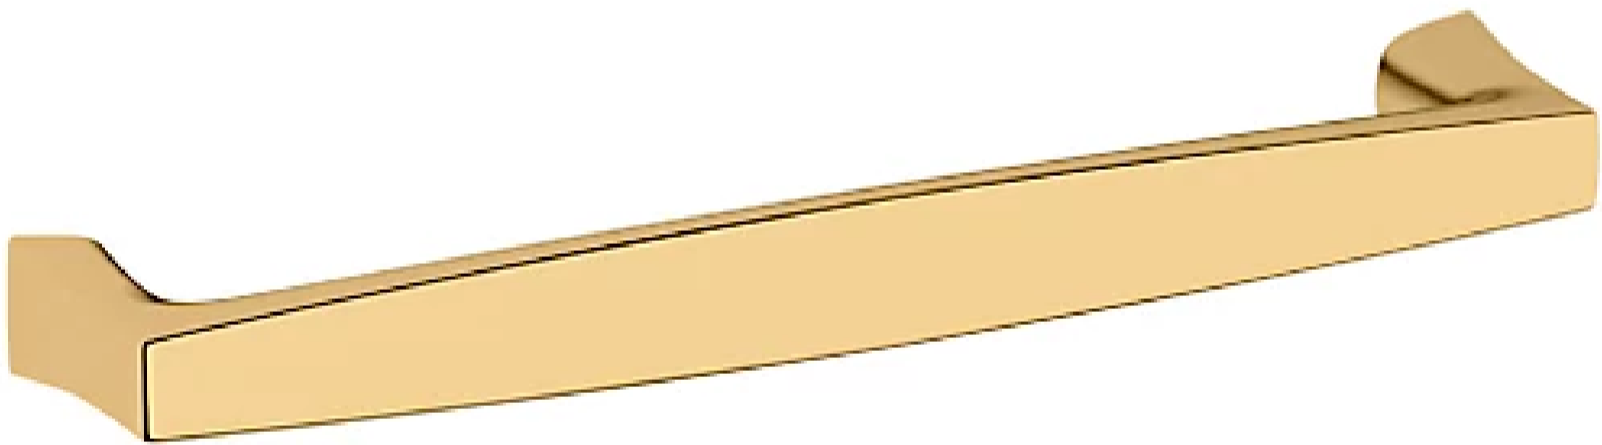

4976 PALM SPRINGS PULL

SPECIFICATIONS

STYLE	Contemporary
CENTER TO CENTER	6
PROJECTION	1.145

4976 PALM SPRINGS PULL

ESTATE PORTFOLIO

Model Number:
4976.031.BIN

Key Features

- ✓ Pull out all the stops with this instant upgrade to your home. With an ode to the modern homes of its namesake, the Palm Springs collection is sleek and sophisticated.

FINISHES OPTIONS

Satin Nickel - 150, US15

Lifetime (PVD) Polished Nickel - 055

Polished Chrome - 260

Lifetime (PVD) Polished Brass - 003

Lifetime (PVD) Satin Brass - 044

Satin Black - 190

Venetian Bronze - 112, 11P

Non-lacquered Brass - 031

all measurements in inches

SPECIFICATIONS

STYLE	Contemporary
CENTER TO CENTER	6
PROJECTION	1.145