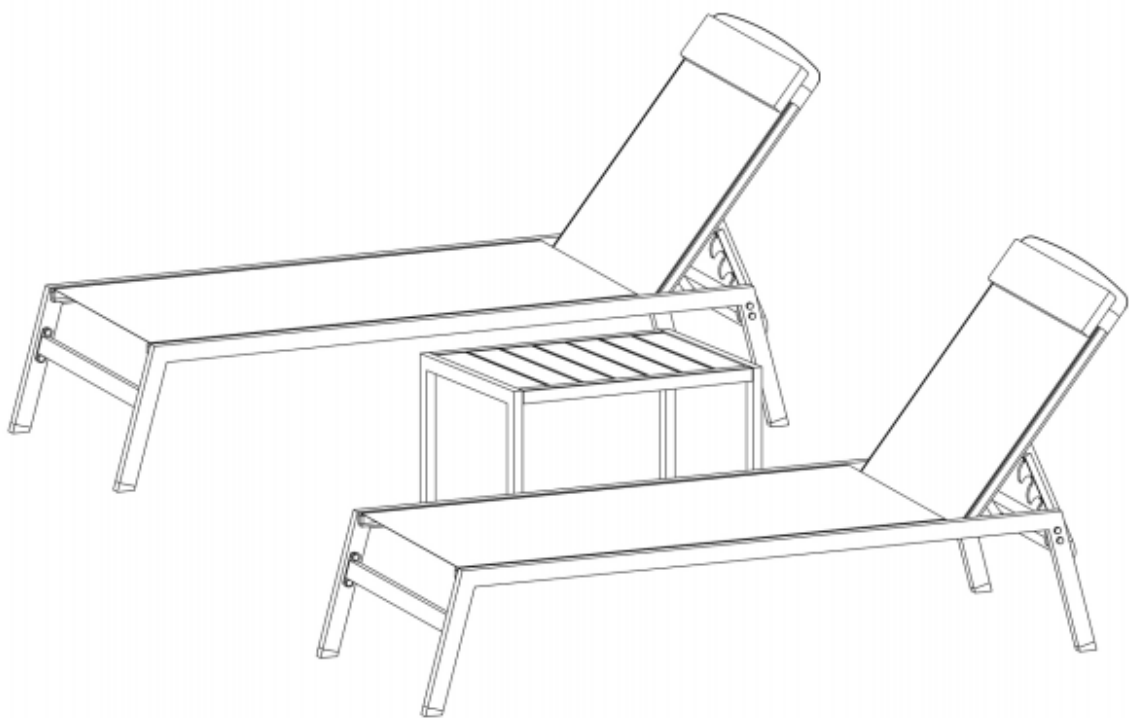

Patio Chaise Lounge Chair Set Assembly Manual

- Prior to assembly, please confirm all of the parts listed included.
- All bolts should be tightened before use. Maybe, you need allen wrench for assembly.

<p>A</p>  <p>2PCS</p>	<p>B</p>  <p>2PCS</p>	<p>C</p>  <p>2PCS</p>	<p>D</p>  <p>2PCS</p>	<p>E</p>  <p>2PCS</p>	<p>F</p>  <p>2PCS</p>
<p>G</p>  <p>2PCS</p>	<p>H</p>  <p>2PCS</p>	<p>I</p>  <p>1PC</p>	<p>J</p>  <p>2PC</p>		
<p>K</p>  <p>M6X16</p> <p>8PCS</p>	<p>M</p>  <p>M6X30</p> <p>18PCS</p>	<p>O</p>  <p>M6X35</p> <p>20PCS</p>	<p>P</p>  <p>6PCS</p>	<p>Q</p>  <p>4PCS</p>	<p>R</p>  <p>4PCS</p>
<p>S</p>  <p>4PCS</p>	<p>T</p>  <p>50PCS</p>	<p>U</p>  <p>4PCS</p>	<p>V</p>  <p>M6X50</p> <p>4PCS</p>	<p>W</p>  <p>2X</p>	<p>X</p>  <p>1X</p>
<p>①</p> 			<p>②</p> 