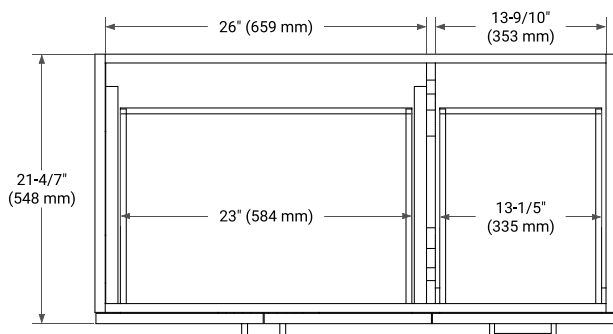

42" LEFT OFFSET CABINET

BASE CABINET DIMENSIONS

42" W x 21.6" D x 34.5" H

FEATURES

- Solid wood frame & plywood panels
- Dovetail drawers and joints
- Soft closing doors & drawers

HARDWARE FINISHES*

Brushed Nickel Satin Brass Matte Black Polished Chrome

42" LEFT OVAL SINK COUNTERTOP WITH 1.5 IN. THICKNESS

OVERALL DIMENSIONS

42.25" W x 22" D x 1.5" H

COUNTERTOP OPTIONS

Carrara White Quartz

FEATURES

- Solid countertop with mitered edges & seams
- Undermount white oval sink
- Pre-drilled for 8" widespread faucet

INCLUDED

- Countertop
- Matching Backsplash
- Oval Sink

COUNTERTOP PLAN VIEW

EDGE SIDE VIEW

THREE DIMENSIONAL COUNTERTOP VIEW