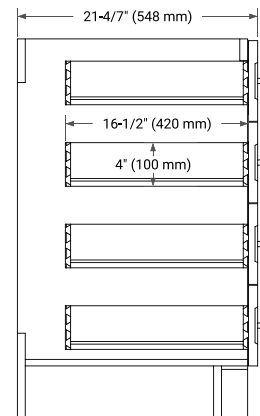

42" LEFT OFFSET CABINET

BASE CABINET DIMENSIONS

42" W x 21.6" D x 34.5" H

FEATURES

- Solid wood frame & plywood panels
- Dovetail drawers and joints
- Soft closing doors & drawers

HARDWARE FINISHES*

Brushed Nickel Satin Brass Matte Black Polished Chrome

42" LEFT OVAL SINK COUNTERTOP WITH 1.5 IN. THICKNESS

OVERALL DIMENSIONS

42.25" W x 22" D x 1.5" H

COUNTERTOP OPTIONS

Carrara White Quartz

FEATURES

- Solid countertop with mitered edges & seams
- Undermount white oval sink
- Pre-drilled for 8" widespread faucet

INCLUDED

- Countertop
- Matching Backsplash
- Oval Sink

COUNTERTOP PLAN VIEW

EDGE SIDE VIEW

THREE DIMENSIONAL COUNTERTOP VIEW