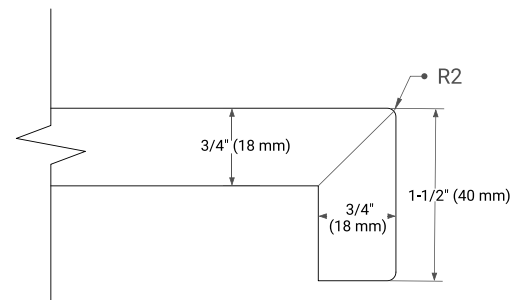

42" LEFT OVAL SINK COUNTERTOP WITH 1.5 IN. THICKNESS

OVERALL DIMENSIONS

42.25" W x 22" D x 1.5" H

COUNTERTOP OPTIONS

Carrara White Quartz

FEATURES

- Solid countertop with mitered edges & seams
- Undermount white oval sink
- Pre-drilled for 8" widespread faucet

INCLUDED

- Countertop
- Matching Backsplash
- Oval Sink

COUNTERTOP PLAN VIEW

EDGE SIDE VIEW

THREE DIMENSIONAL COUNTERTOP VIEW