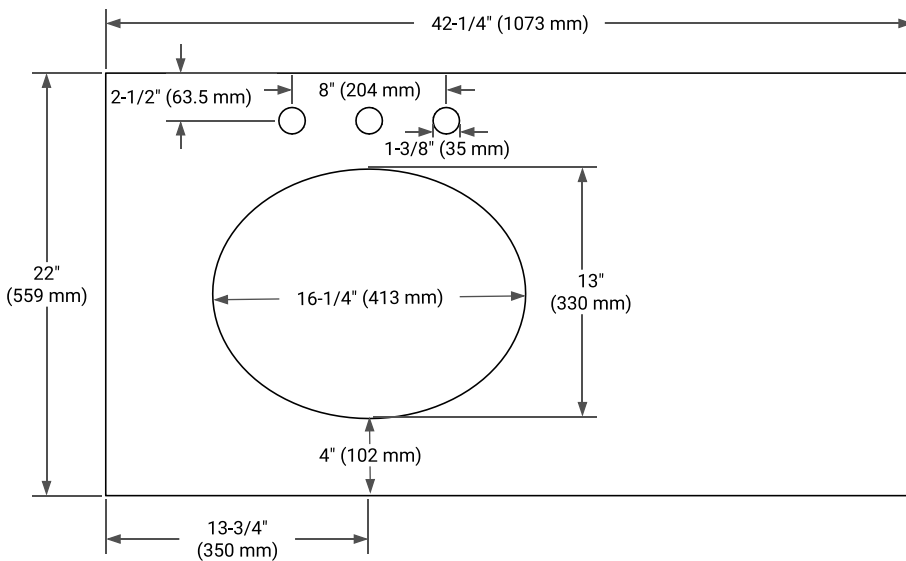

42" LEFT OFFSET CABINET

BASE CABINET DIMENSIONS

42" W x 21.6" D x 34.5" H

FEATURES

- Solid wood frame & plywood panels
- Dovetail drawers and joints
- Soft closing doors & drawers

HARDWARE FINISHES*

Brushed Nickel Satin Brass Matte Black Polished Chrome

42" LEFT OVAL SINK COUNTERTOP WITH 1.5 IN. THICKNESS

OVERALL DIMENSIONS

42.25" W x 22" D x 1.5" H

COUNTERTOP OPTIONS

Carrara White Quartz

FEATURES

- Solid countertop with mitered edges & seams
- Undermount white oval sink
- Pre-drilled for 8" widespread faucet

INCLUDED

- Countertop
- Matching Backsplash
- Oval Sink

COUNTERTOP PLAN VIEW

EDGE SIDE VIEW

THREE DIMENSIONAL COUNTERTOP VIEW